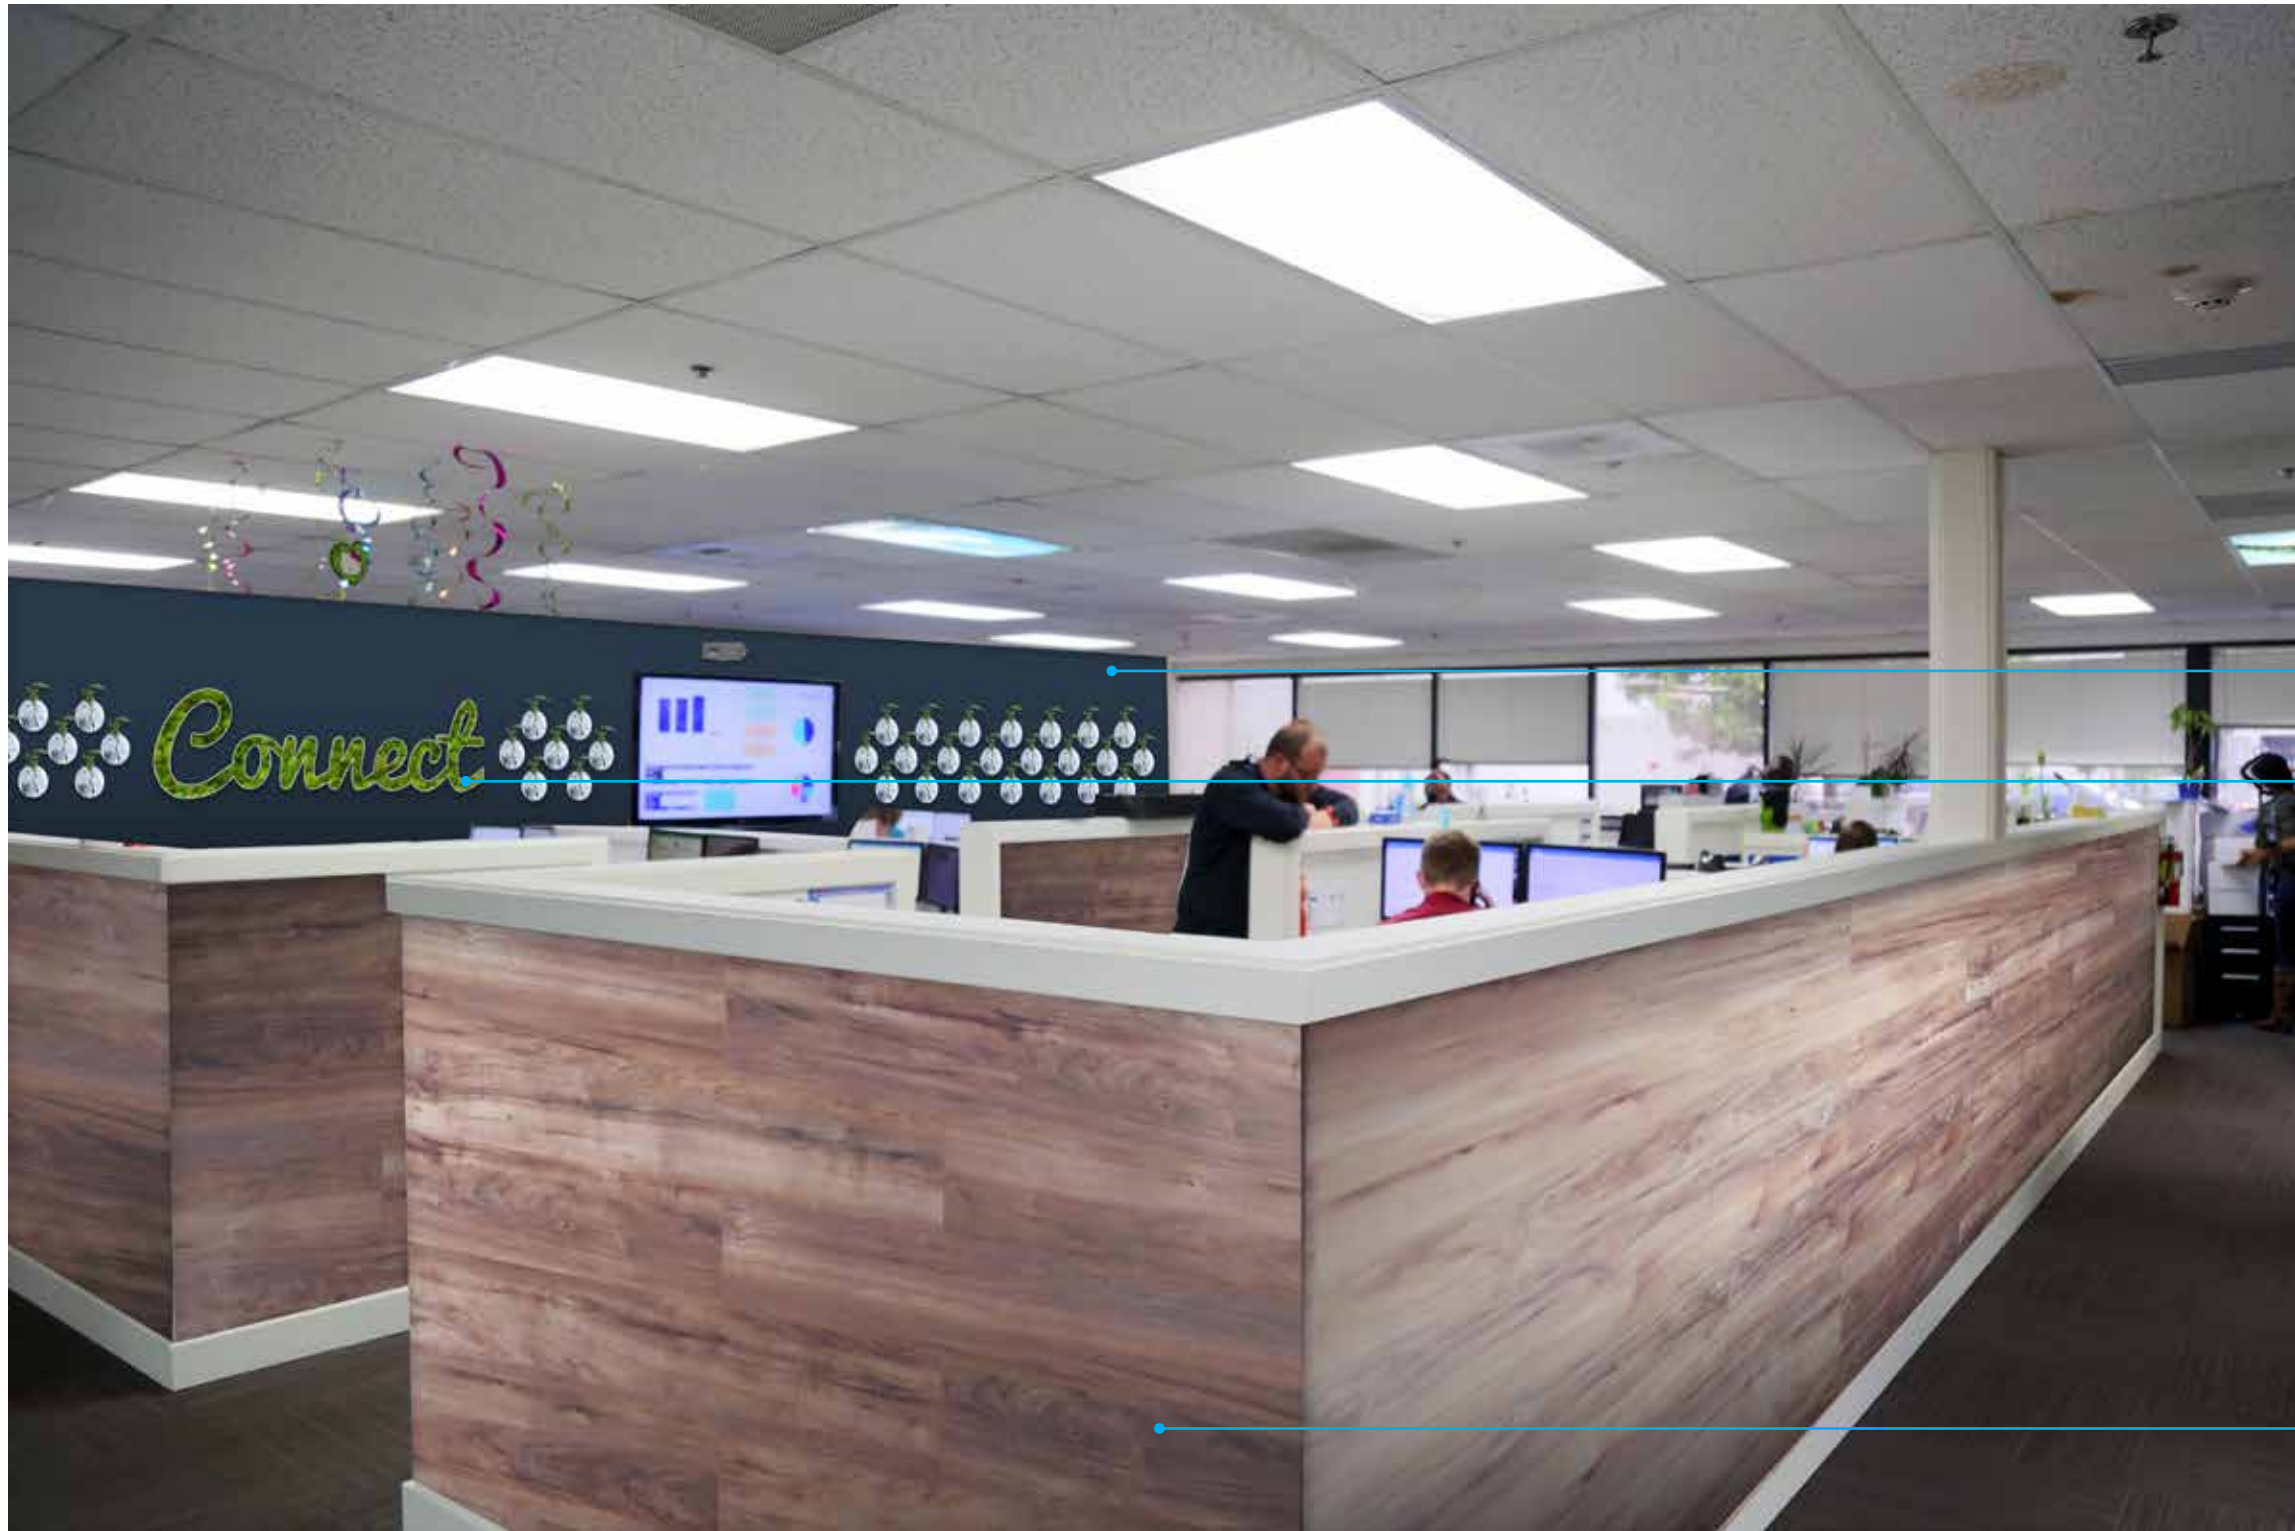

Painted accent wall (optional)
SW 9178 - In The Navy

Selected artwork
moss art lettering
plant wall

Wood texture (like Garage)
wood textured vinyl

COMMON AREAS