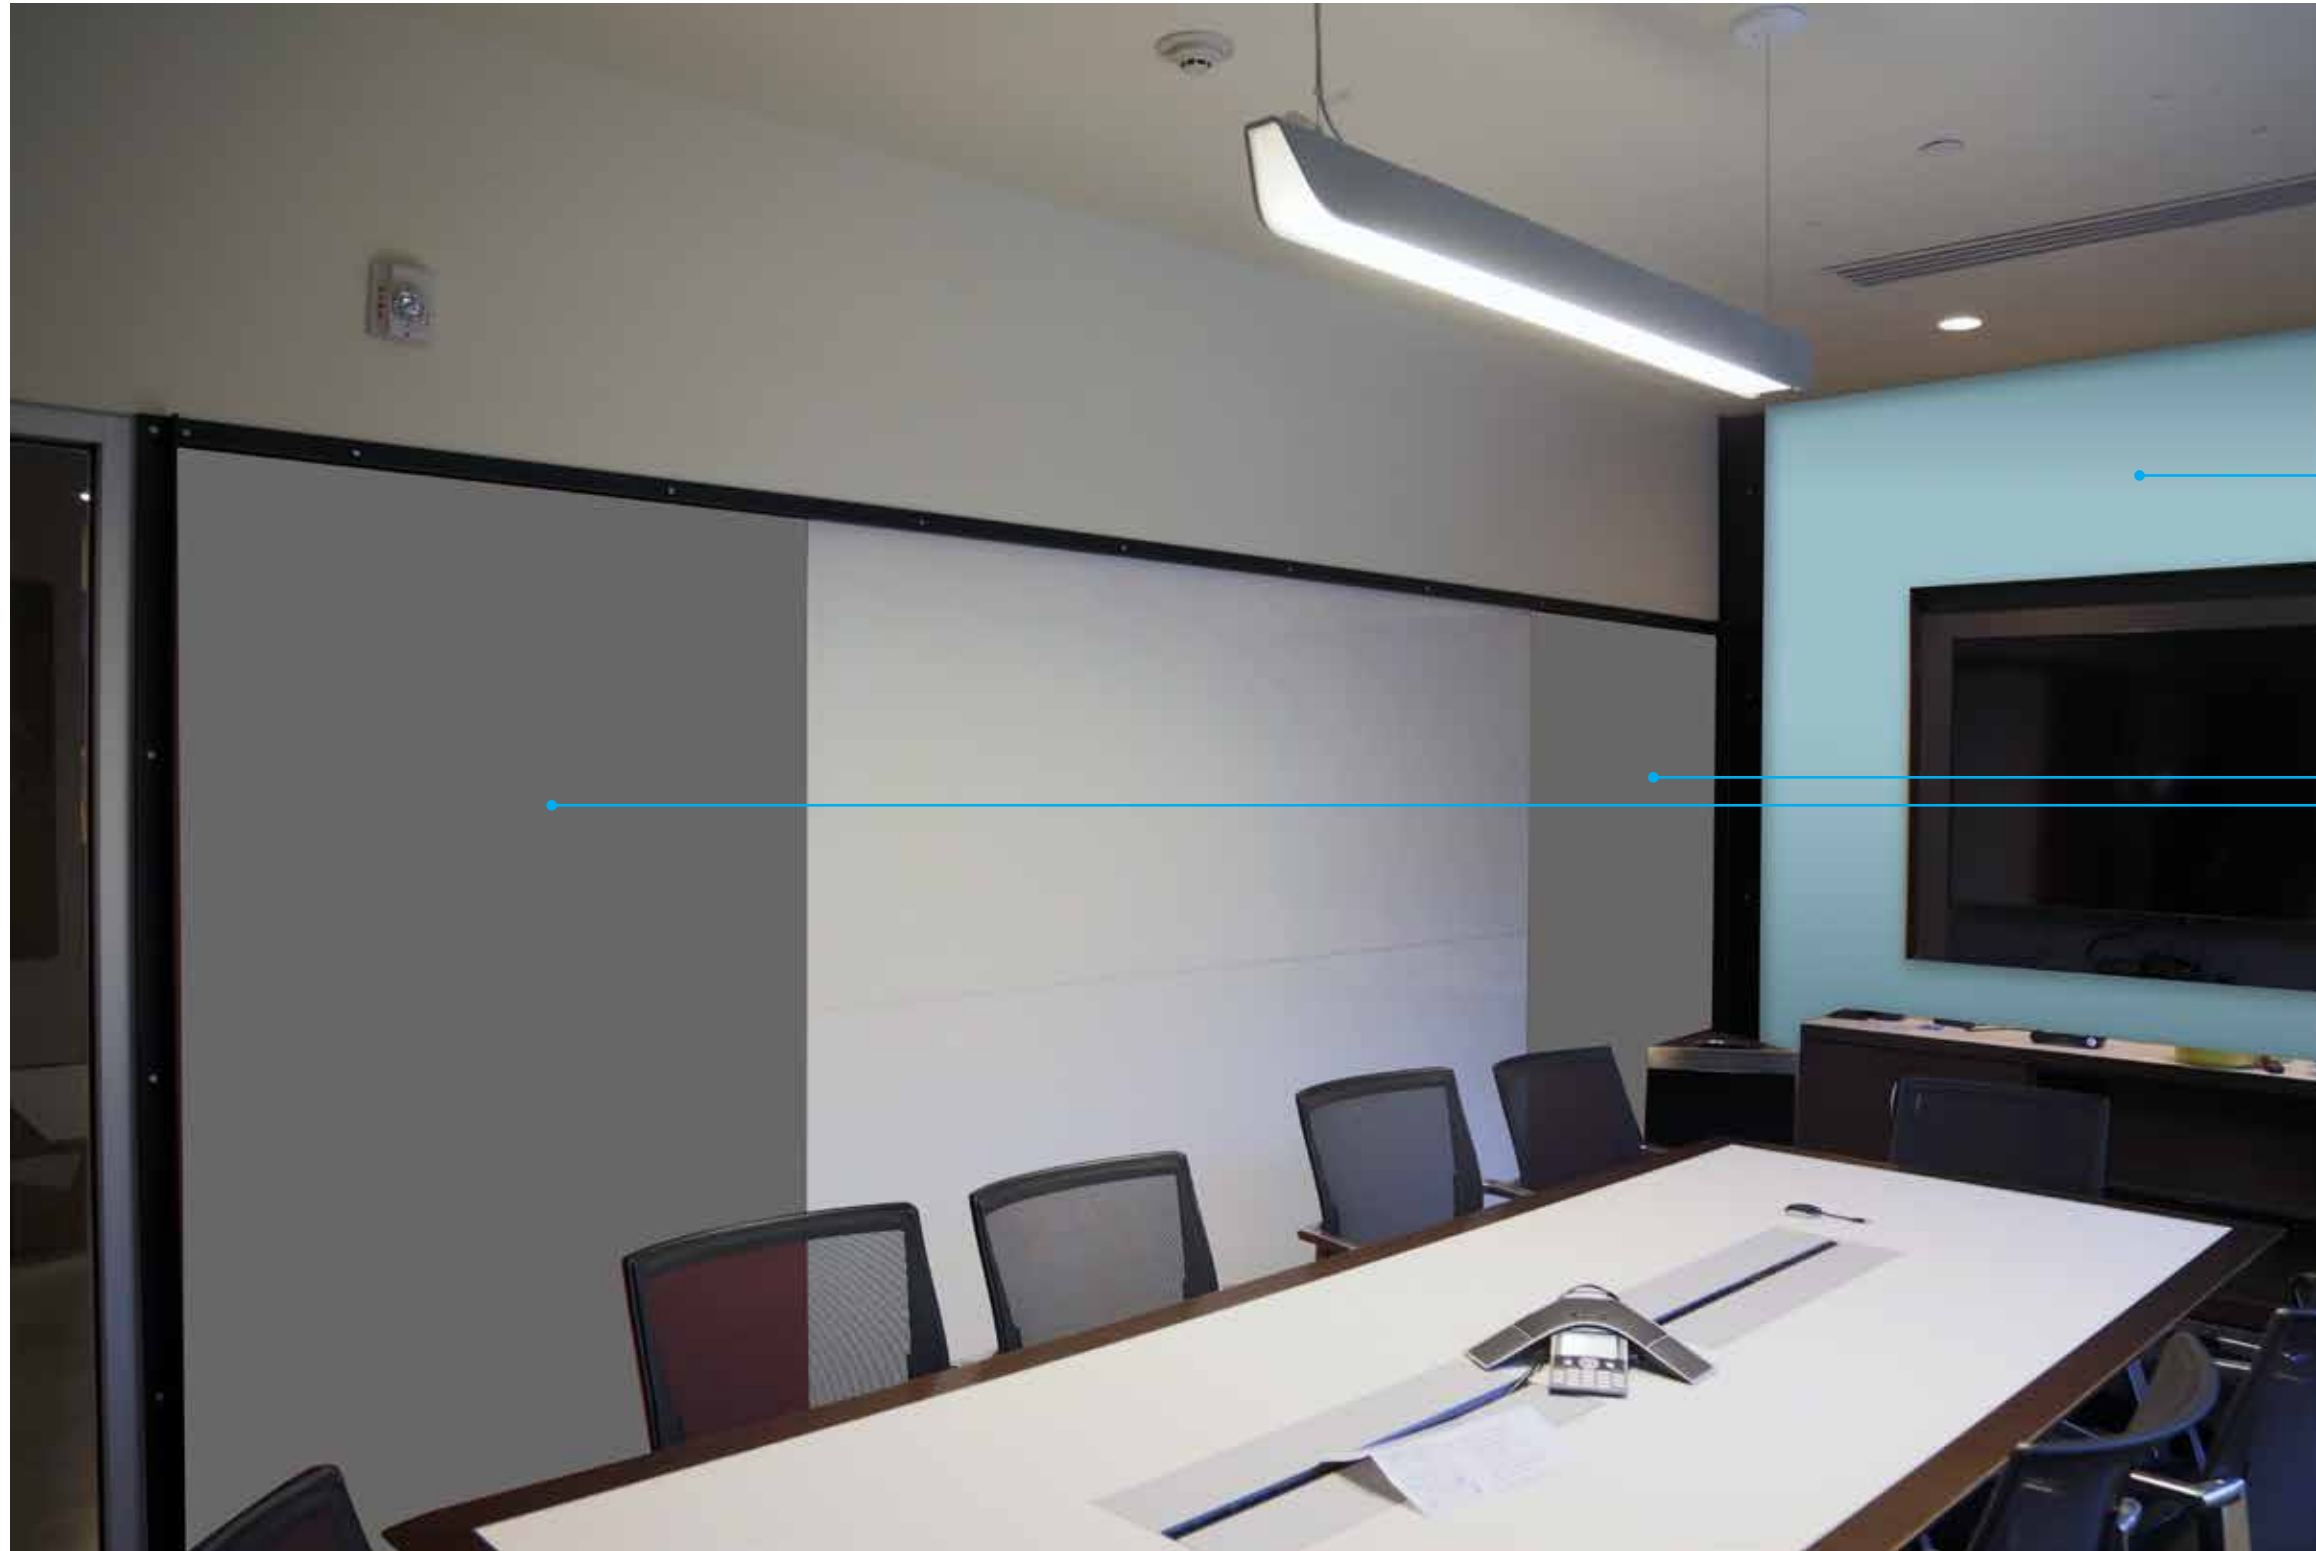

Painted accent walls (optional)
SW 9061 - Rest Assured

Pinboards go to gray
SW 7072 - Online

CONFERENCE ROOMS