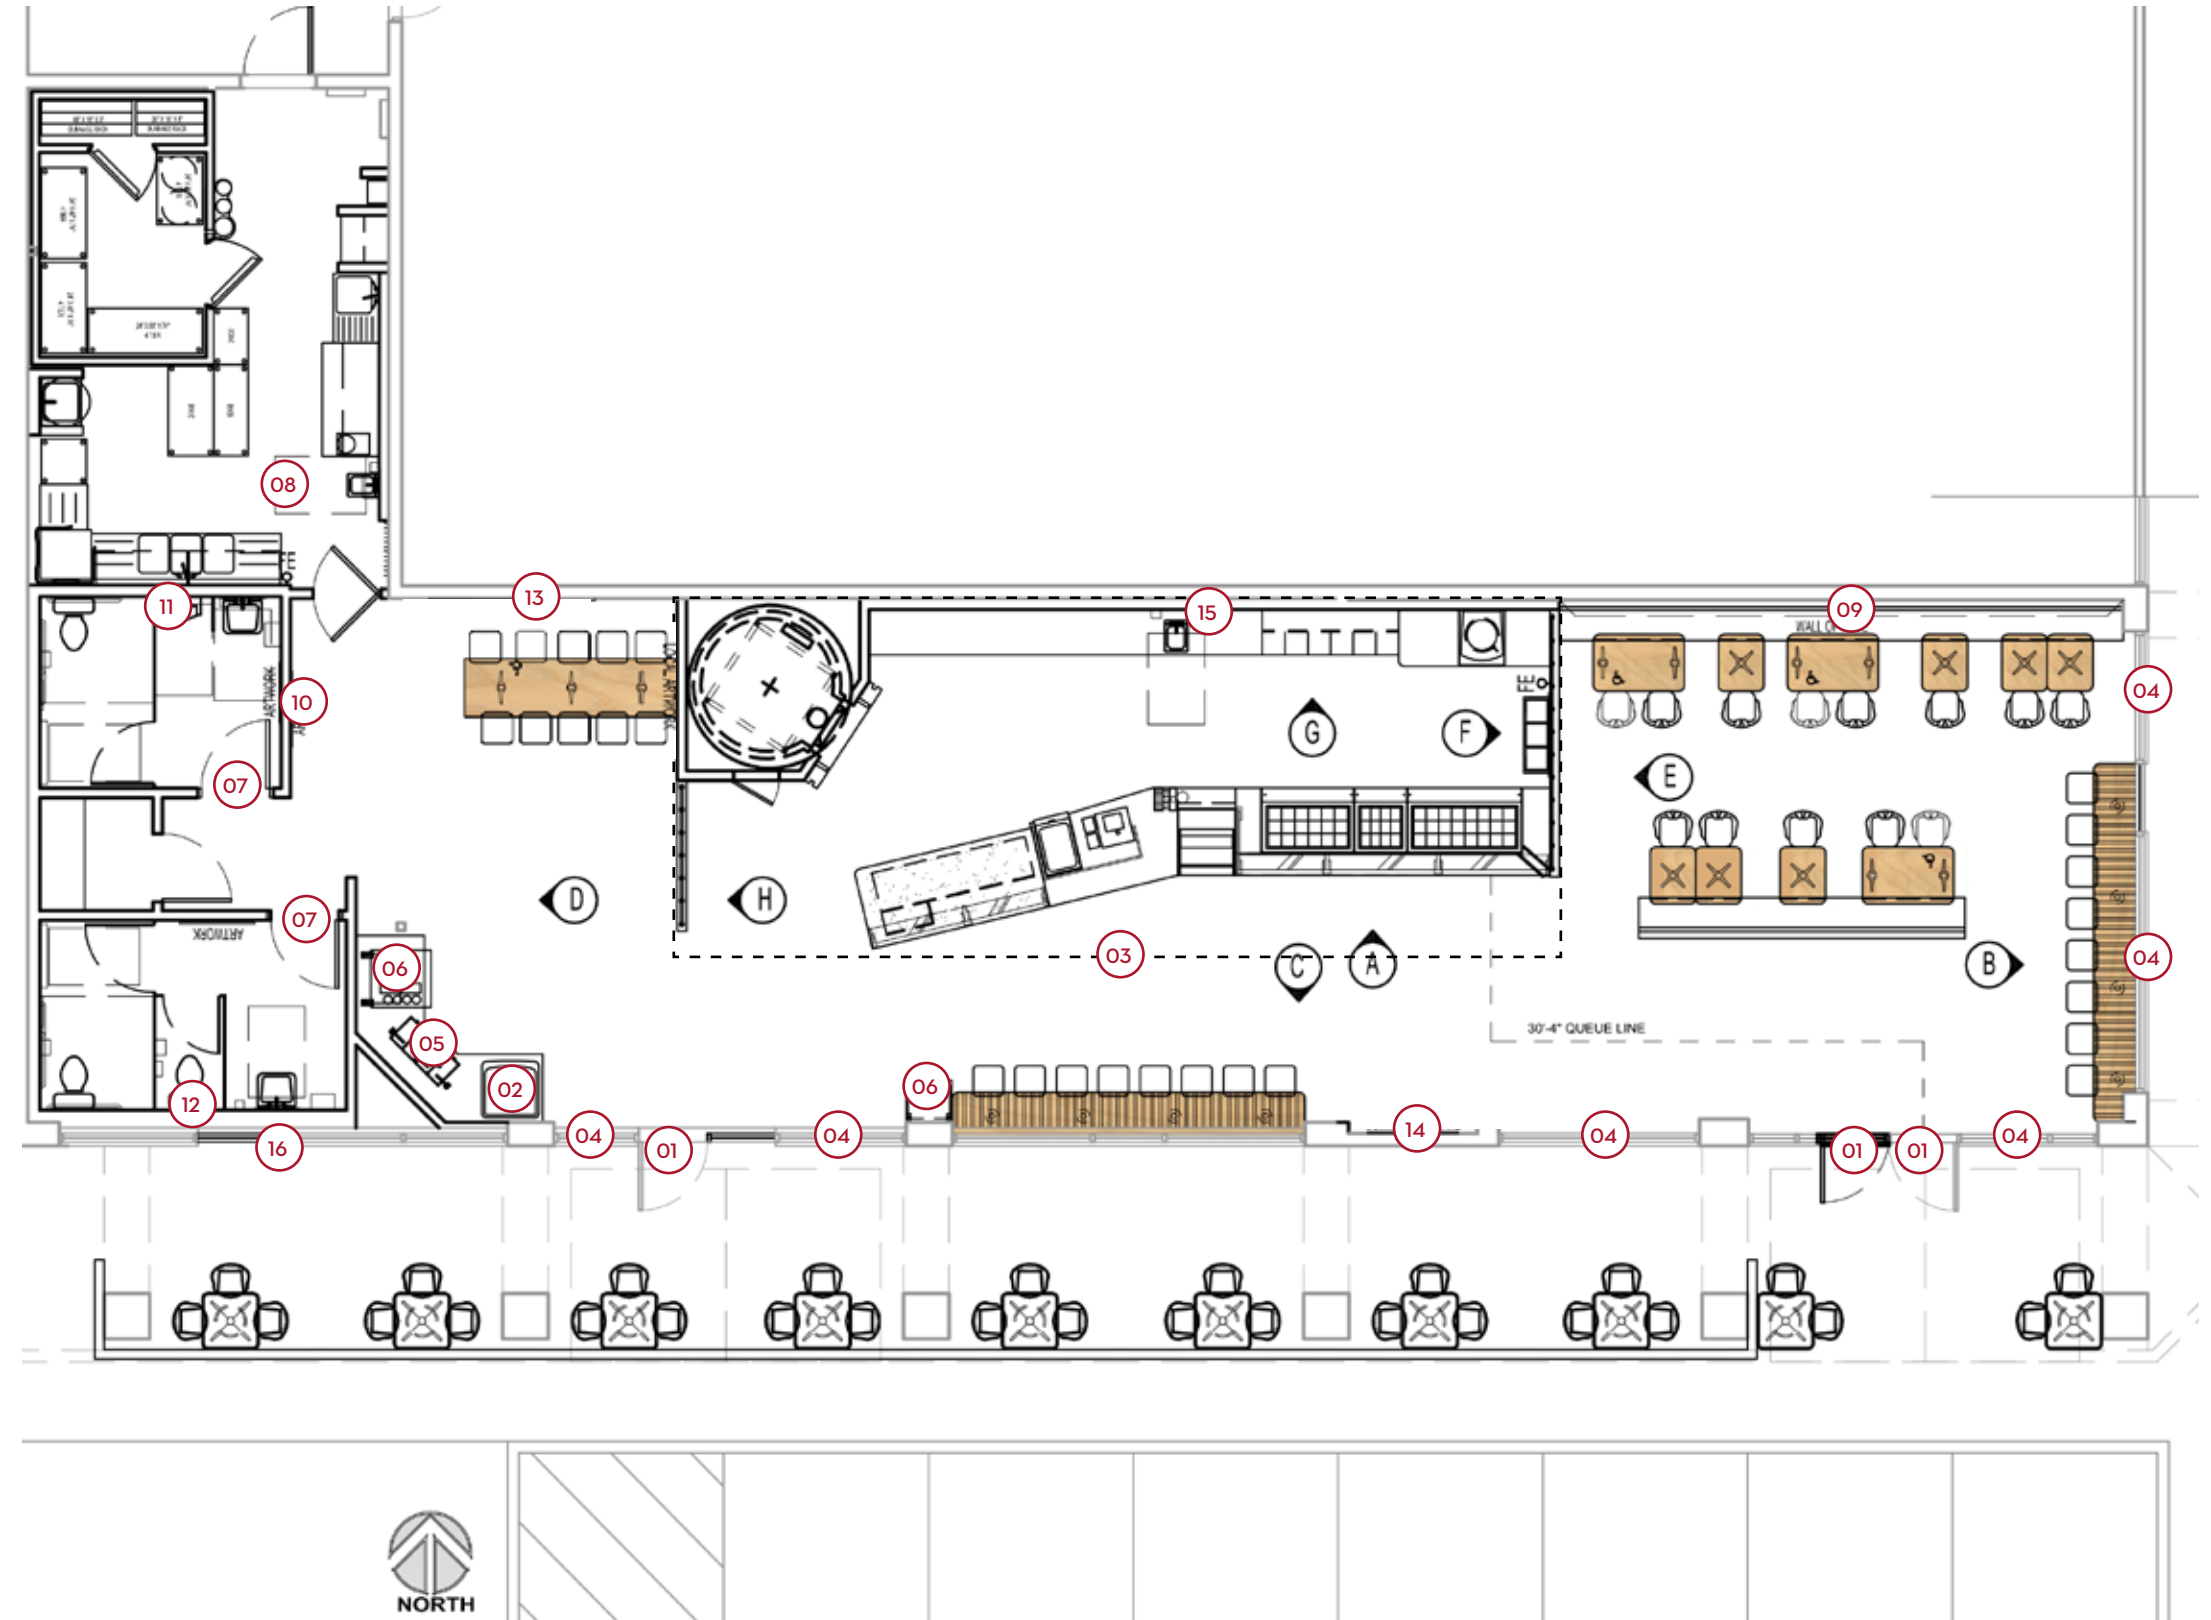

STANDARD ELEMENTS

01) **Store Name Door Shield** - Exterior Doors
02) **Soda Machine Stripes**
03) **Kitchen Stripes** - Around Soffit
04) **Window Stripes**
05) **Soda Station Stickers** - Hanging From Juice Rack*
06) **Trash Cart Stickers** - On Rack over Trash Carts*
07) **Restrooms** - On Restroom Doors
08) **Core Values Poster***
09) **Wall of Fame**

ADDITIONAL ELEMENTS

10) **Community Board**
11) **Bathroom Wall Paper** - Men's - 'Brand Language'
12) **Bathroom Wall Paper** - Women's - 'Brand Language'
13) **Mural** - Localized 'Artsy MOD'
14) **Mural** - 'RAF'
15) **Channel Lettering** - 'Lake Forest Park'
16) **Window Cover Up** - 'Peace Sign'

* team will install