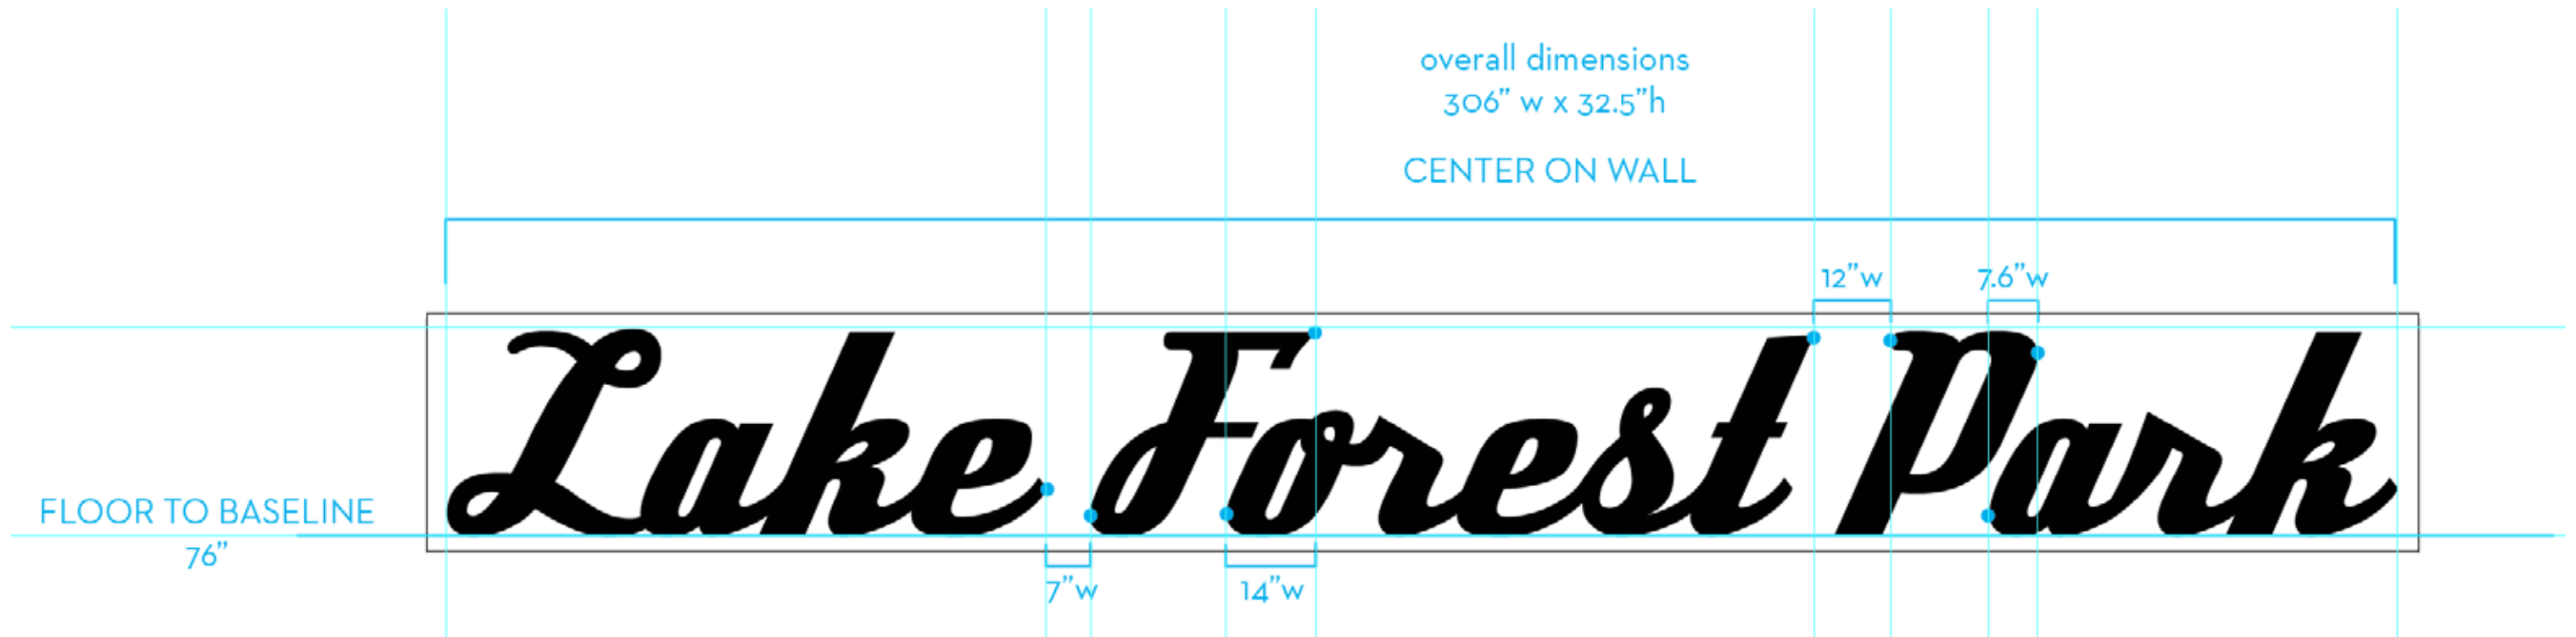

Aged Galvanized Steel

16 Window Cover Up - Peace Sign - 228.84" w x 96.5" h

A INTERIOR ELEVATION

CENTERED ON WALL
(SEE PAGE 6 FOR DETAILS)

B INTERIOR ELEVATION

F INTERIOR ELEVATION

C INTERIOR ELEVATION

D INTERIOR ELEVATION

Men's Bathroom

Women's Bathroom

Pink area indicates trim/bleed and is 8" on all sides. Use visual inside the pink area as a guide for final look on designated Wall of Fame area in store.

01 Door Shield(s) - Centered on door & 15.5" down from top of glass