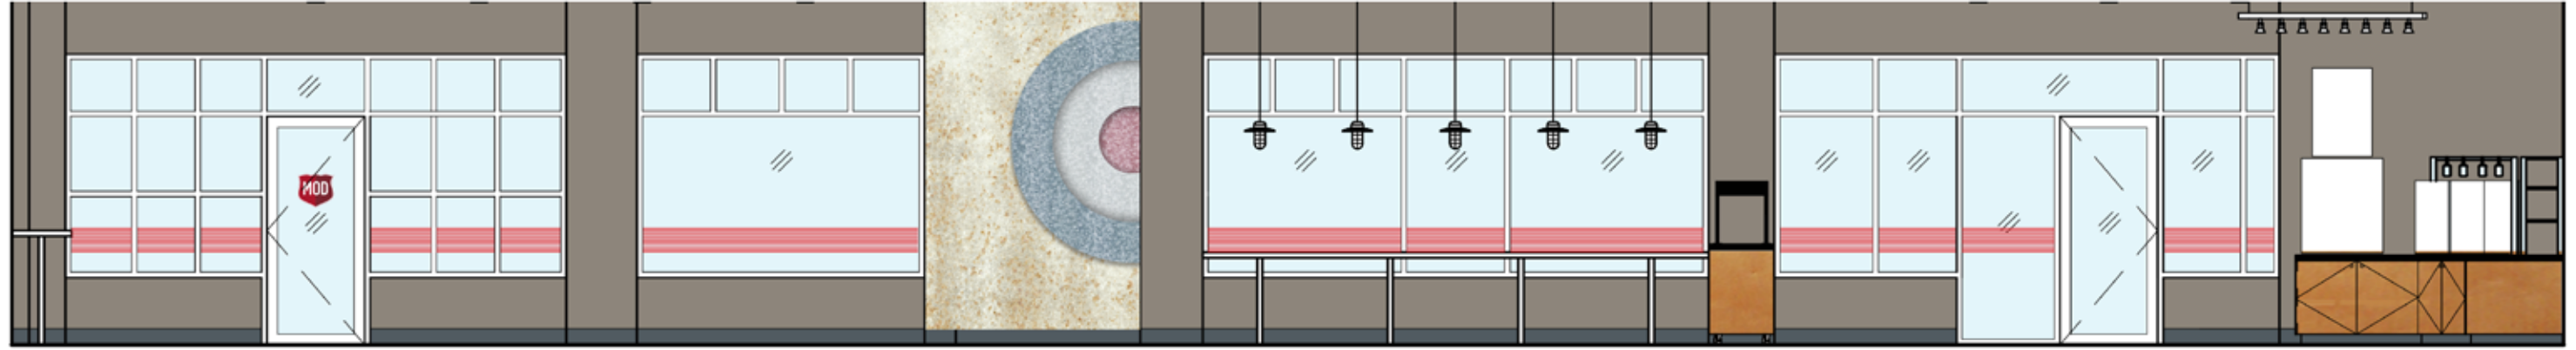

Aged Galvanized Steel

16 Window Cover Up - Peace Sign - 228.84" w x 96.5" h

A INTERIOR ELEVATION

CENTERED ON WALL
(SEE PAGE 6 FOR DETAILS)

B INTERIOR ELEVATION

F INTERIOR ELEVATION

C INTERIOR ELEVATION

D INTERIOR ELEVATION

Men's Bathroom

Women's Bathroom

Pink area indicates trim/bleed and is 8" on all sides. Use visual inside the pink area as a guide for final look on designated Wall of Fame area in store.

01 Door Shield(s) - Centered on door & 15.5" down from top of glass