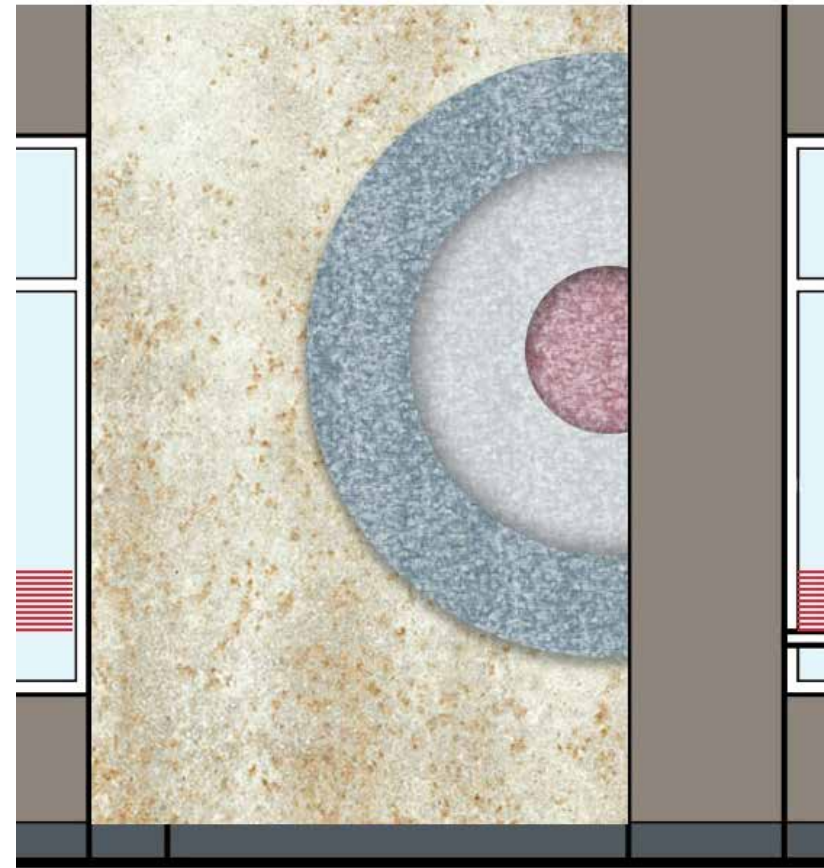

14 Mural - 'RAF' - 80.625"w x 117.5"h

Lake Forest Park