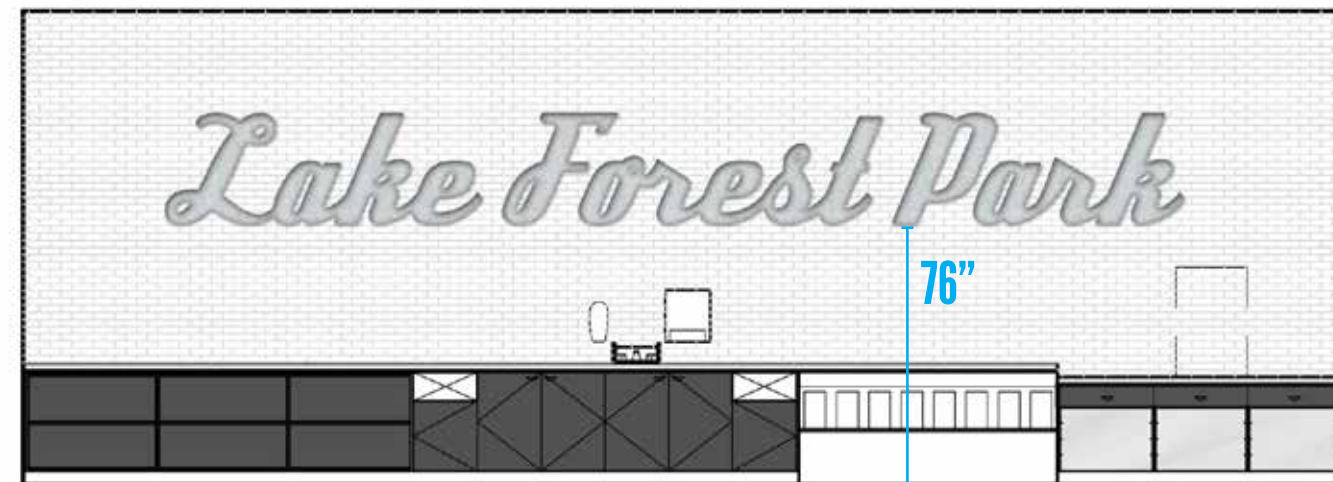

Aged Galvanized Steel

16 Window Cover Up - Peace Sign - 228.84" w x 96.5" h

A INTERIOR ELEVATION

CENTERED ON WALL
(SEE PAGE 6 FOR DETAILS)

B INTERIOR ELEVATION

F INTERIOR ELEVATION

C INTERIOR ELEVATION

D INTERIOR ELEVATION

Men's Bathroom

Women's Bathroom

Pink area indicates trim/bleed and is 8" on all sides. Use visual inside the pink area as a guide for final look on designated Wall of Fame area in store.

01 Door Shield(s) - Centered on door & 15.5" down from top of glass