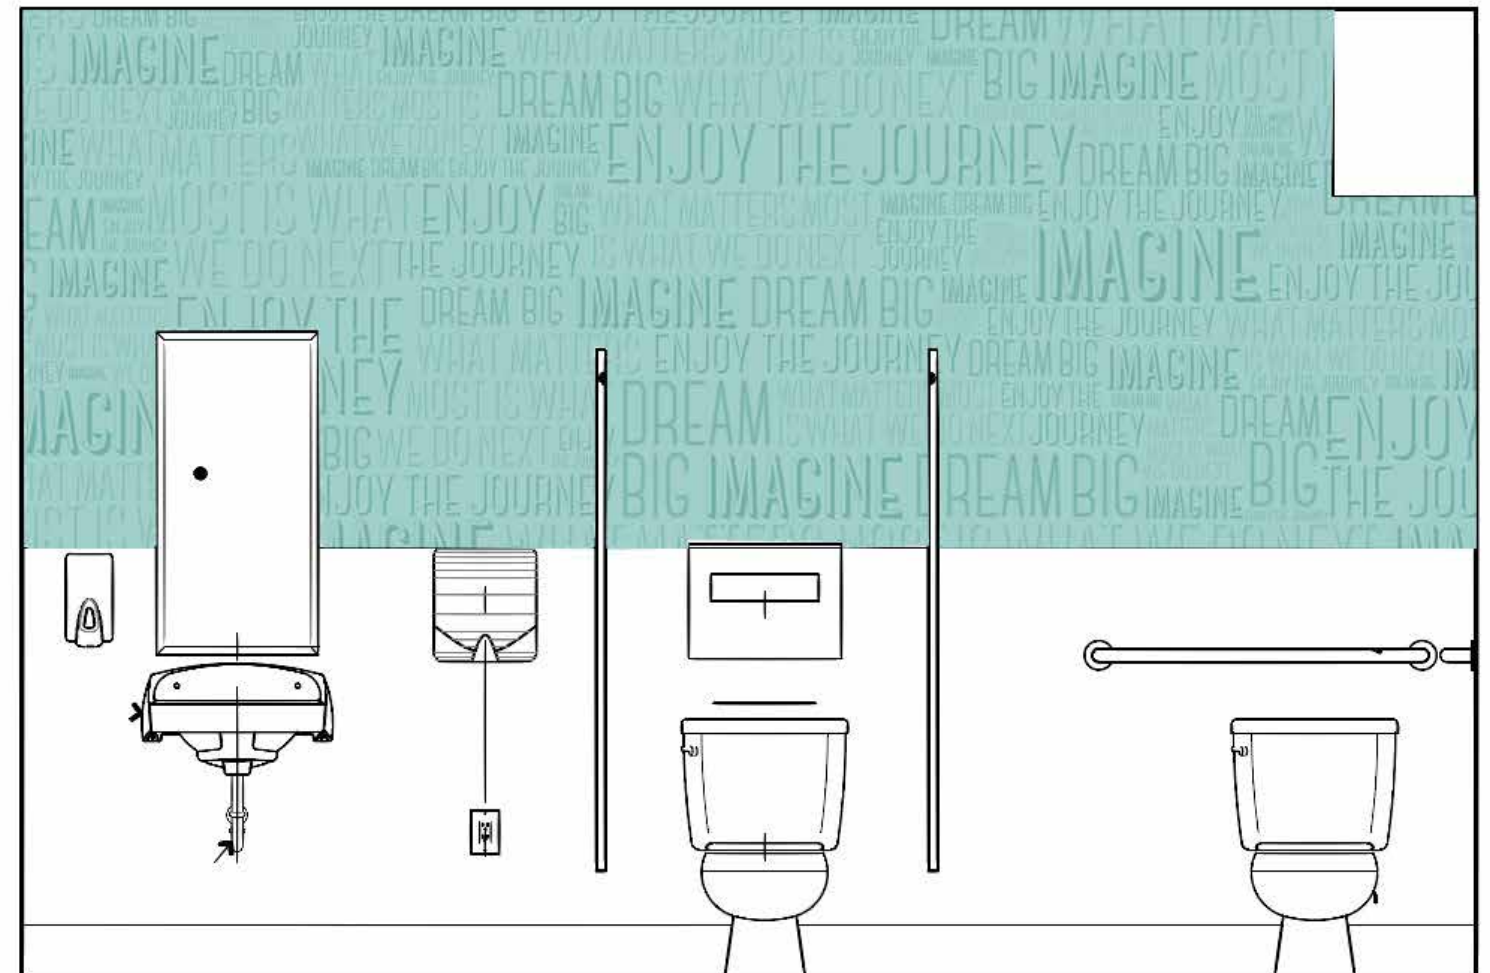

Aged Galvanized Steel

16 Window Cover Up - Peace Sign - 228.84" w x 96.5" h

A INTERIOR ELEVATION

CENTERED ON WALL
(SEE PAGE 6 FOR DETAILS)

B INTERIOR ELEVATION

F INTERIOR ELEVATION

C INTERIOR ELEVATION

D INTERIOR ELEVATION

Men's Bathroom

Women's Bathroom

Pink area indicates trim/bleed and is 8" on all sides. Use visual inside the pink area as a guide for final look on designated Wall of Fame area in store.

01 Door Shield(s) - Centered on door & 15.5" down from top of glass