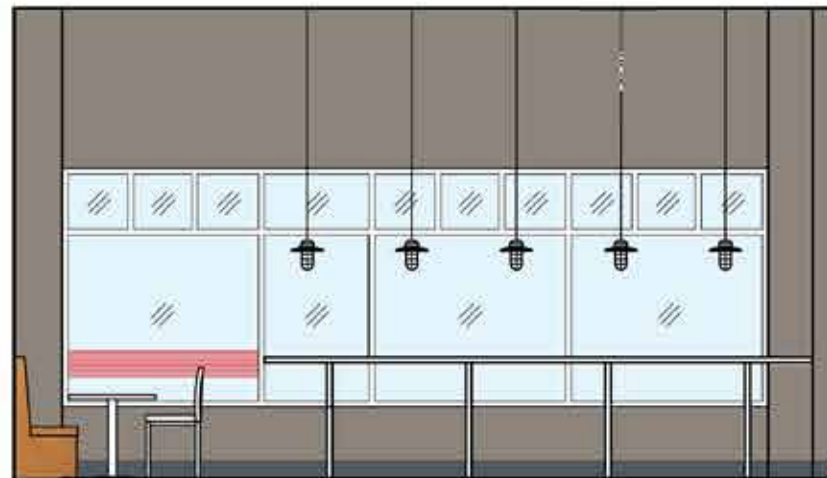

Aged Galvanized Steel

16 Window Cover Up - Peace Sign - 228.84" w x 96.5" h

A INTERIOR ELEVATION

CENTERED ON WALL
(SEE PAGE 6 FOR DETAILS)

B INTERIOR ELEVATION

F INTERIOR ELEVATION

C INTERIOR ELEVATION

D INTERIOR ELEVATION

Men's Bathroom

Women's Bathroom

Pink area indicates trim/bleed and is 8" on all sides. Use visual inside the pink area as a guide for final look on designated Wall of Fame area in store.

01 Door Shield(s) - Centered on door & 15.5" down from top of glass