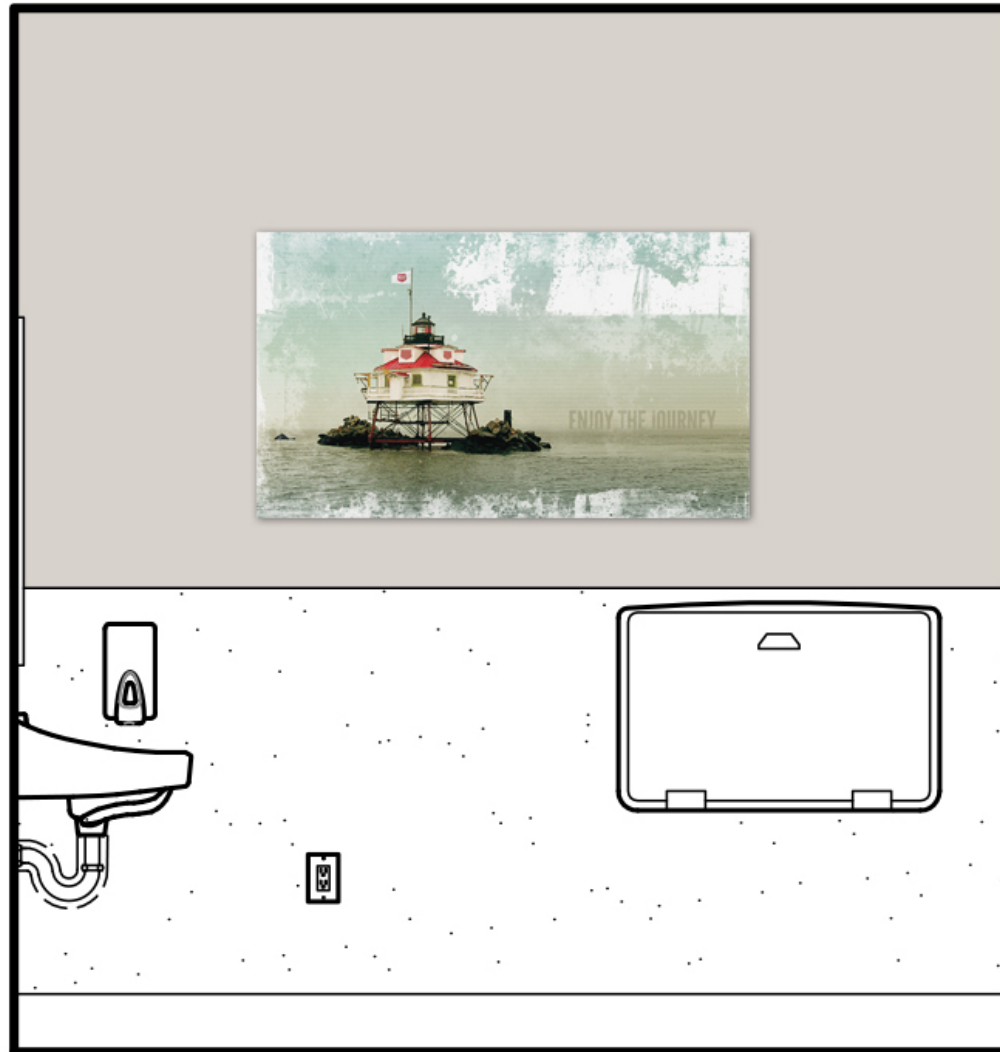

12 Bathroom Art - Men's - 'Thomas Point Lighthouse'

13 Bathroom Art - Women's - Poster

14 Poster - Local MODified Art - 'Bay Bridge' - 72"w x 41.5"h

15 Poster - MOD Brand Art - 'MOD Wants You' - 48"w x 51"h

16 Spraypaint Stencil - MOD Brand Art - XX"w x XX"h

ANNAPOLIS

Sample: Fabrication/Materials

Sample: Paint Finish, but White Paint

Men's Bathroom

Women's Bathroom

Pink area indicates trim/bleed and is 8" on all sides. Use visual inside the pink area as a guide for final look on designated Wall of Fame area in store.