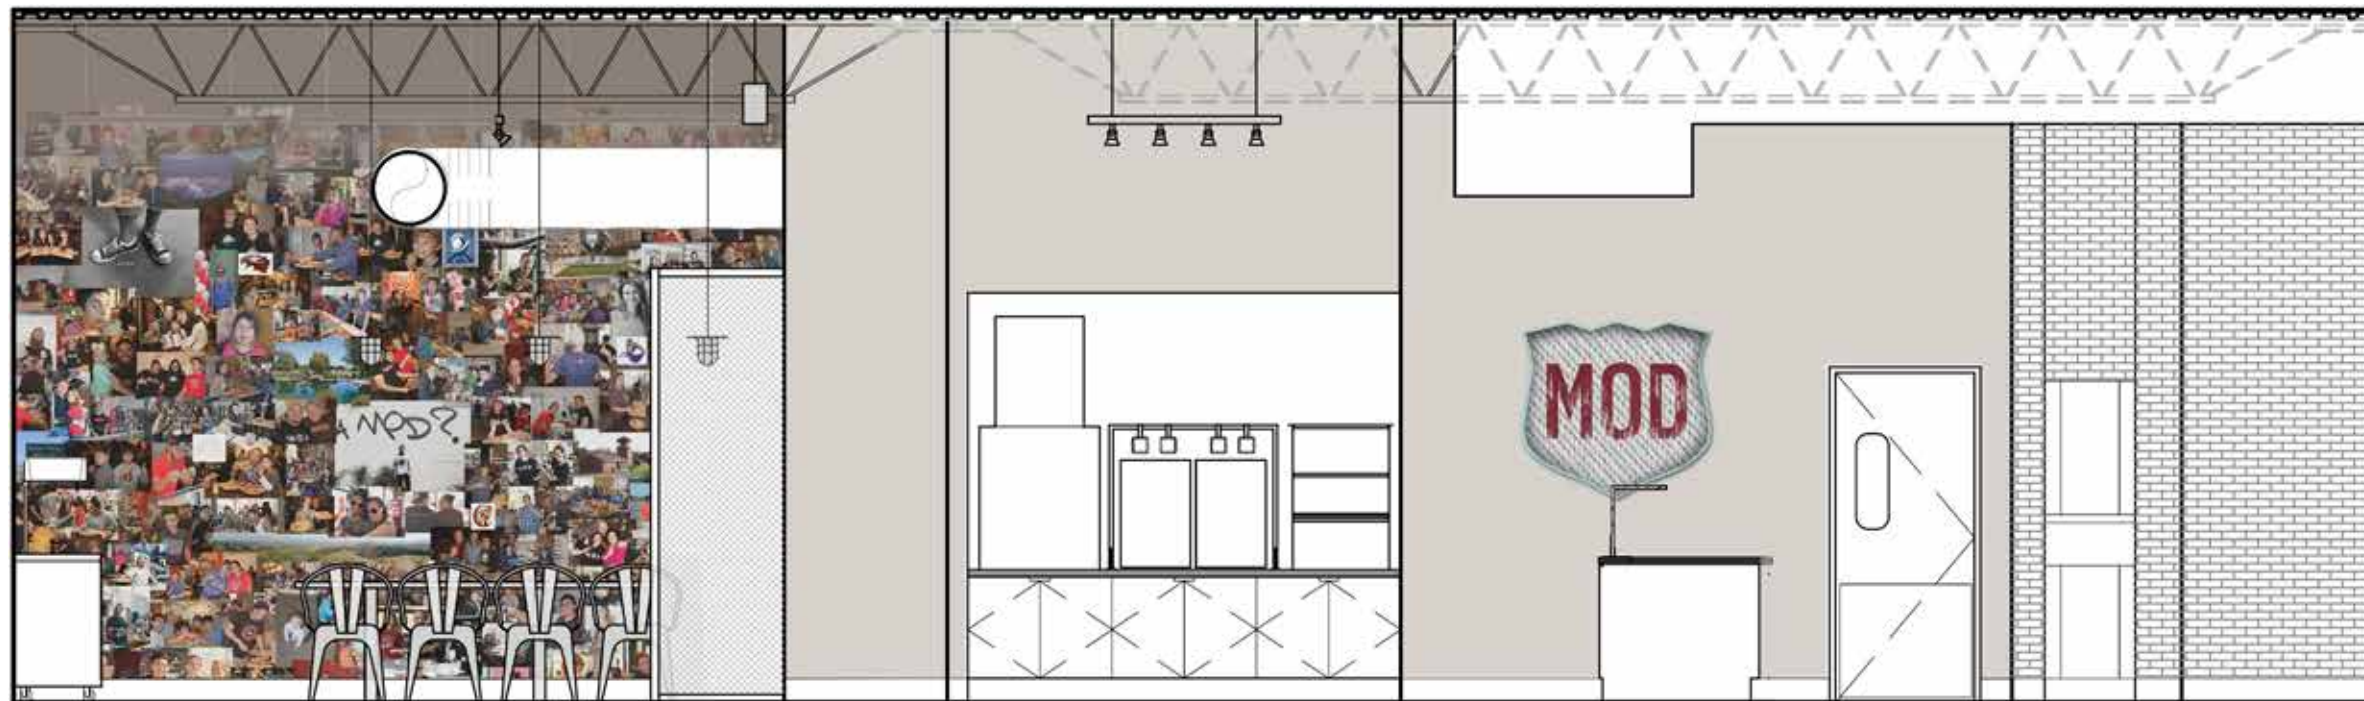

16 Spraypaint Stencil - MOD Brand Art - XX"w x XX"h

ANNAPOLIS

Sample: Fabrication/Materials

Sample: Paint Finish, but White Paint

Men's Bathroom

Women's Bathroom

Pink area indicates trim/bleed and is 8" on all sides. Use visual inside the pink area as a guide for final look on designated Wall of Fame area in store.

01 Door Shield(s) - Centered on door & 15.5" down from top of glass

02 Soda Machine Stripes

03 Kitchen Stripes - Installed @ hand sink; 109" from floor to bottom of stripes

04 Window Stripes - Bottom of stripes 32" up from floor unless otherwise noted