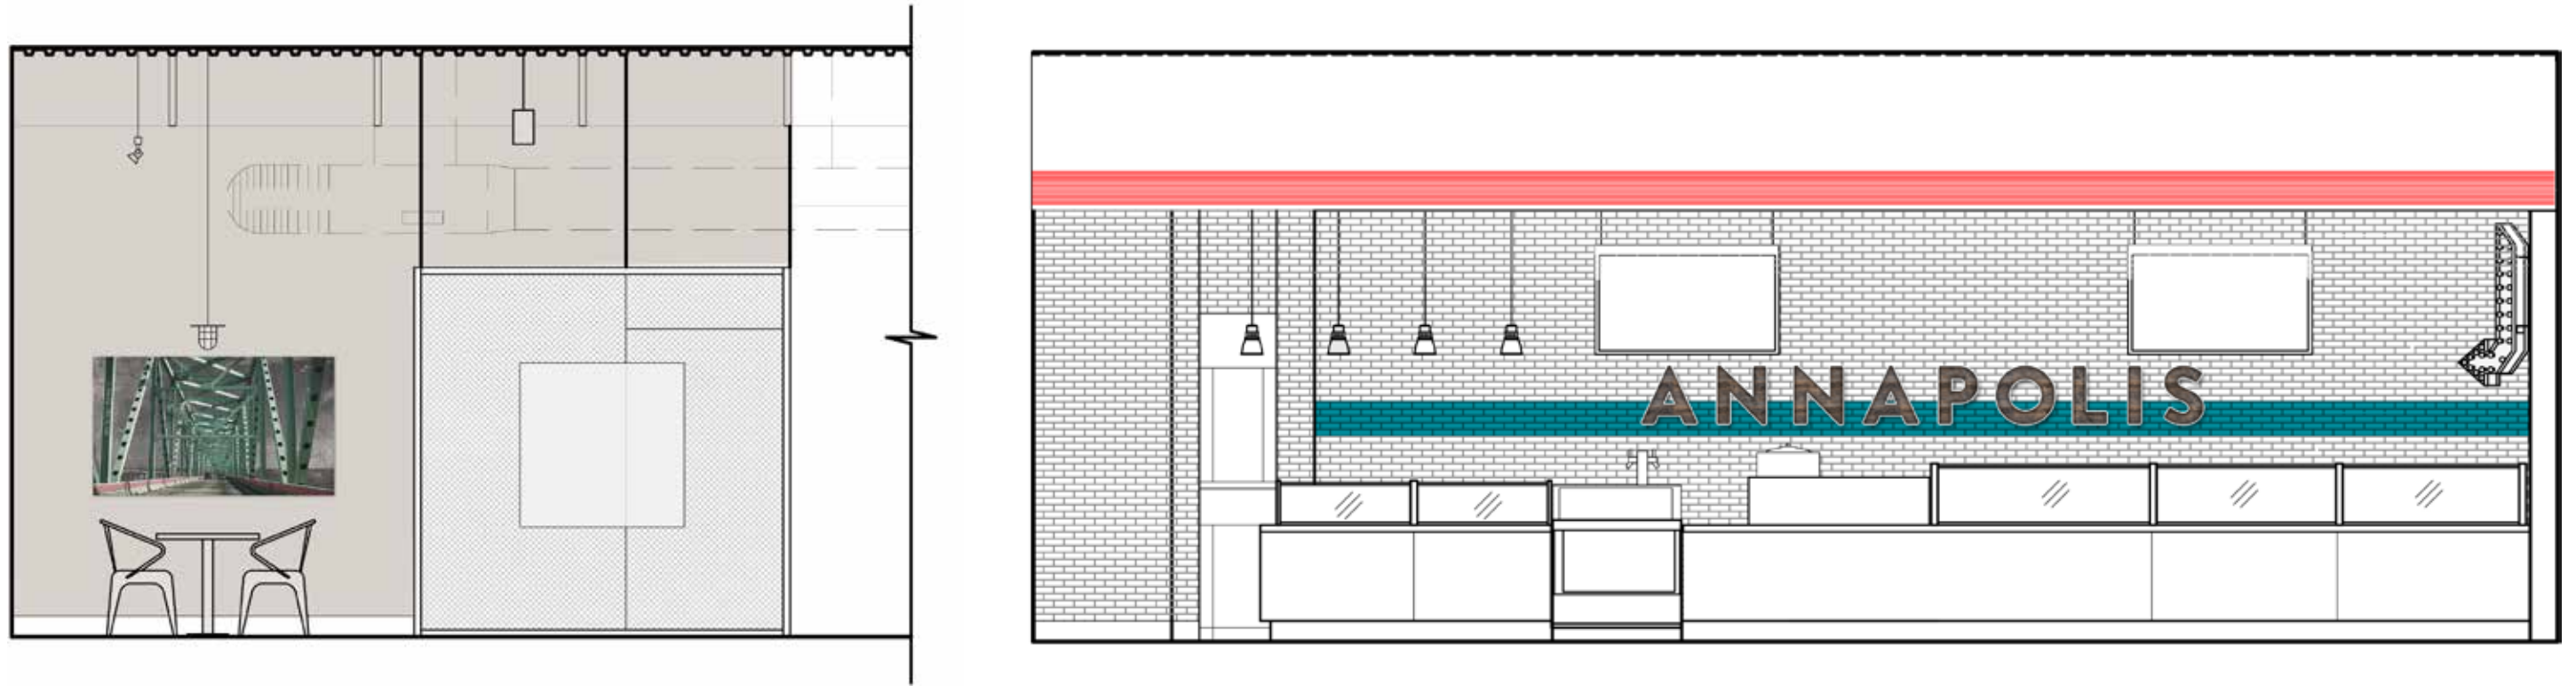

16 Spraypaint Stencil - MOD Brand Art - XX"w x XX"h

ANNAPOLIS

Sample: Fabrication/Materials

Sample: Paint Finish, but White Paint

Men's Bathroom

Women's Bathroom

Pink area indicates trim/bleed and is 8" on all sides. Use visual inside the pink area as a guide for final look on designated Wall of Fame area in store.

01 Door Shield(s) - Centered on door & 15.5" down from top of glass

02 Soda Machine Stripes

03 Kitchen Stripes - Installed @ hand sink; 109" from floor to bottom of stripes

04 Window Stripes - Bottom of stripes 32" up from floor unless otherwise noted