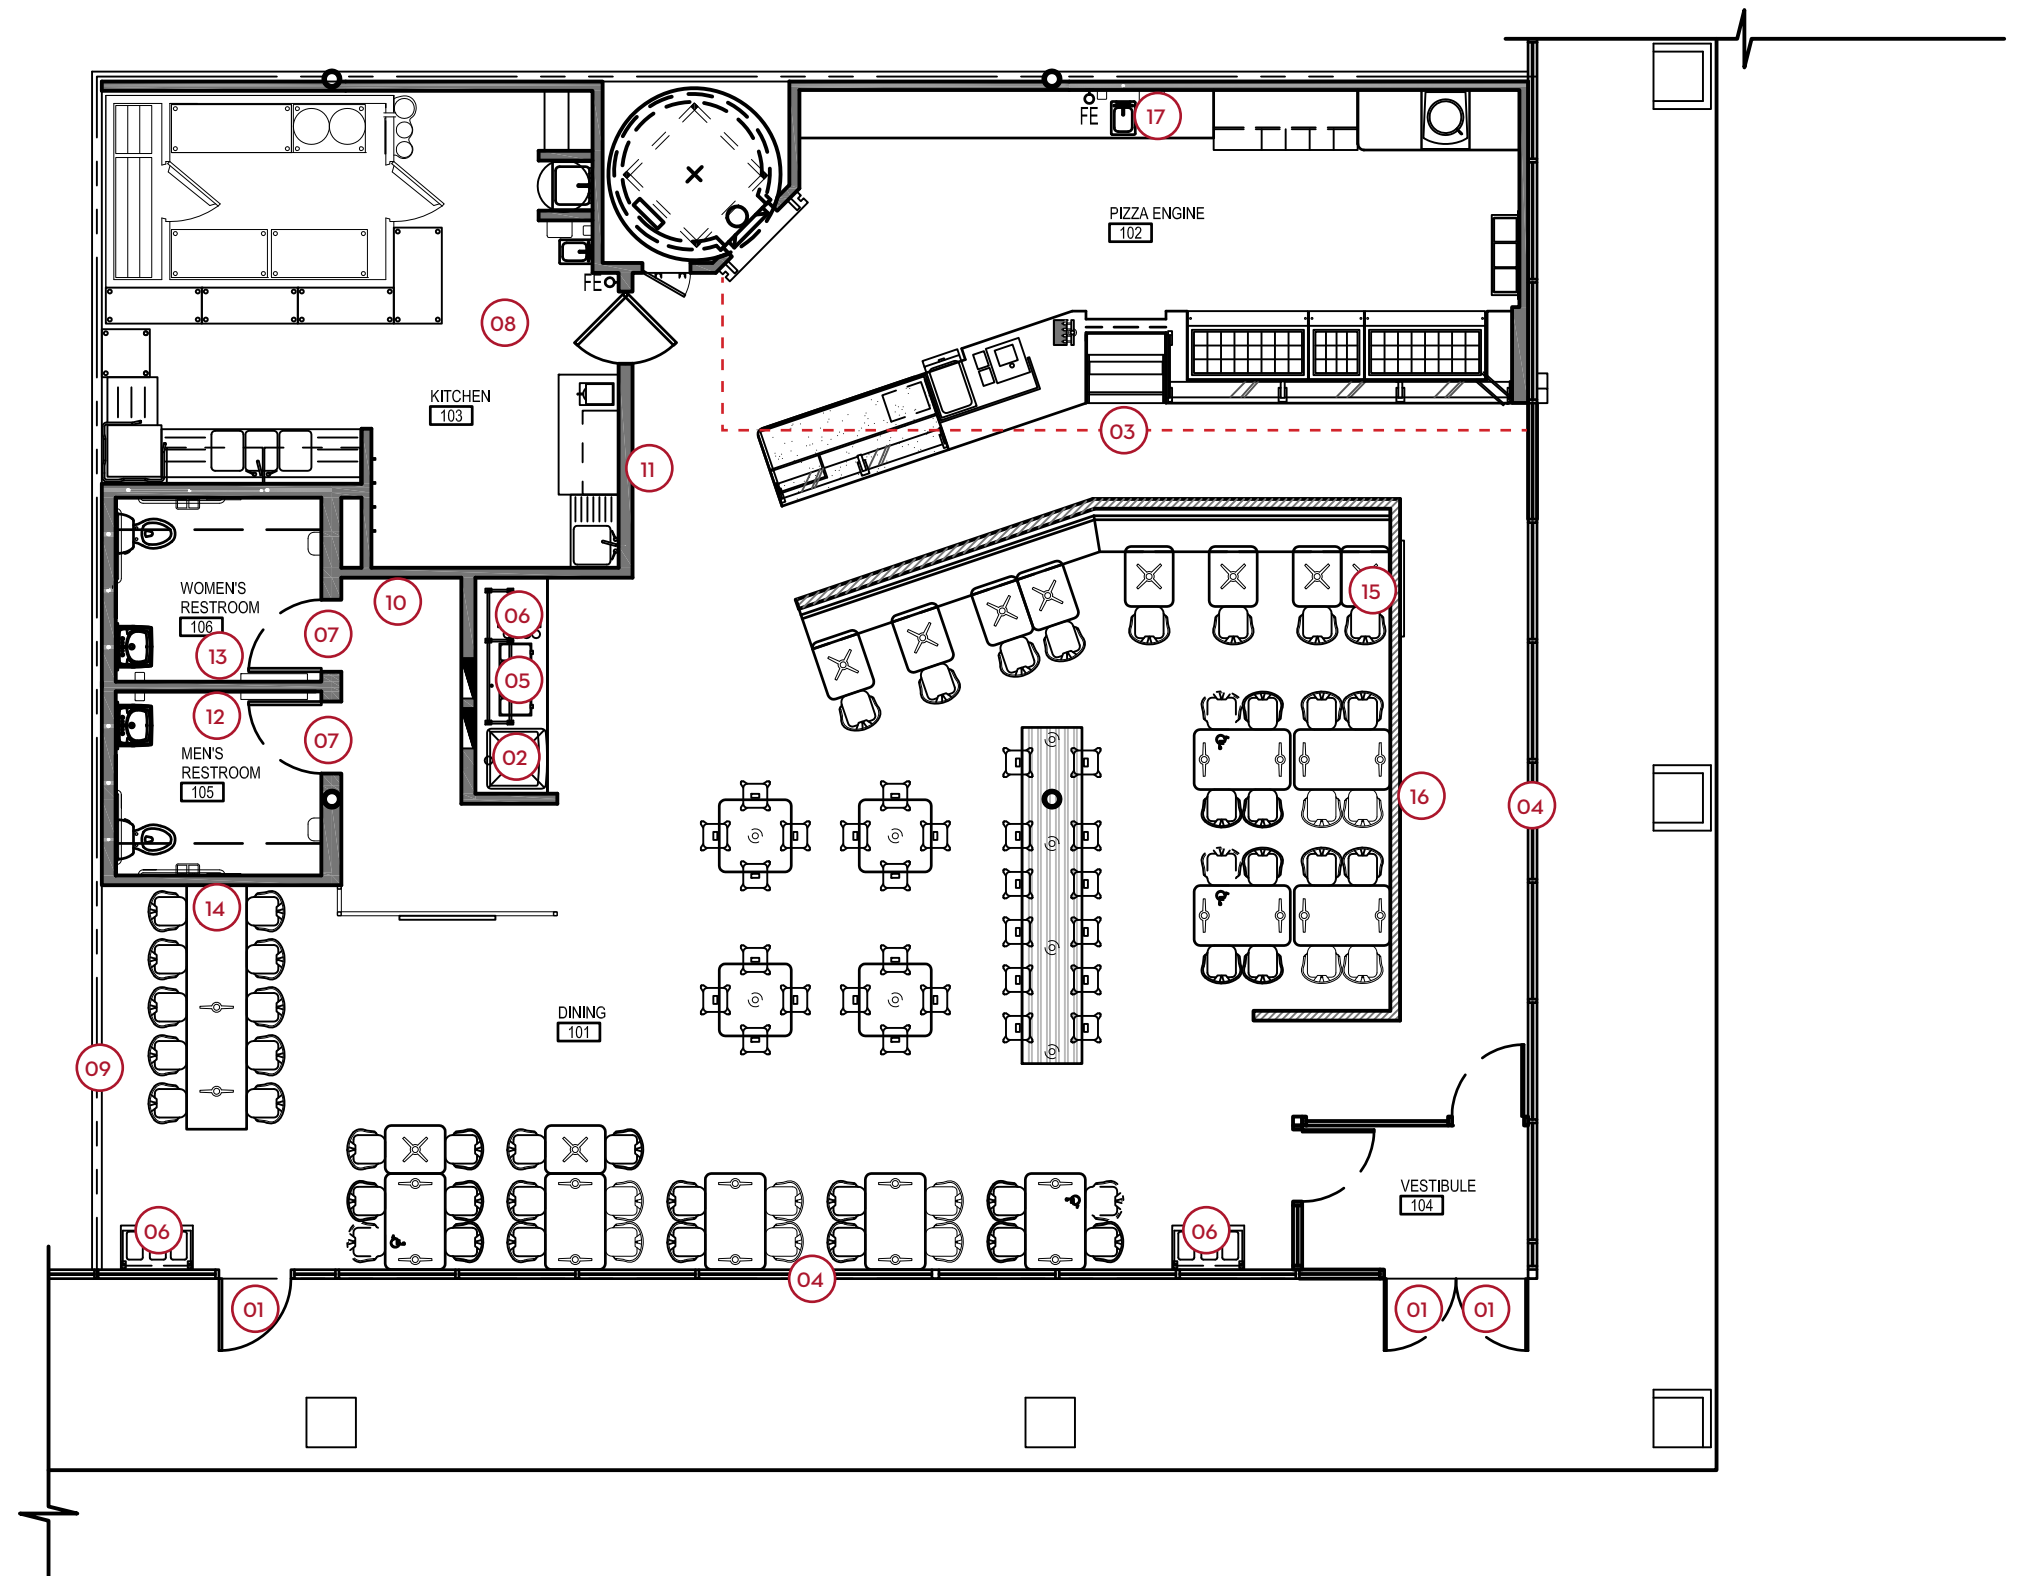

**STANDARD ELEMENTS**

- 01) **Store Name Door Shield** - Exterior Doors
- 02) **Soda Machine Stripes**
- 03) **Kitchen Stripes** - Around Bulkhead
- 04) **Window Stripes**
- 05) **Soda Station Stickers** - Hanging From Juice Rack\*
- 06) **Trash Cart Stickers** - On Rack over Trash Carts\*
- 07) **Restrooms** - On Restroom Doors
- 08) **Core Values Poster\***
- 09) **Wall of Fame**

**ADDITIONAL ELEMENTS**

- 10) **Community Board** - 48" x 48"
- 11) **Badge** - 48"
- 12) **Bathroom Art** - Men's - 'Thomas Point Lighthouse' Poster
- 13) **Bathroom Art** - Women's - 'Spreading MODness' Poster
- 14) **Public Space Art** - 'Bay Bridge' Poster
- 15) **Public Space Art** - 'Uncle Sam' Poster
- 16) **Spray Paint Stencil** - 'The Original Super Fast'
- 17) **Installation** - 'Annapolis' Channel Lettering

01 Door Shield(s) - Centered on door & 15.5" down from top of glass

02 Soda Machine Stripes

03 Kitchen Stripes - Installed @ hand sink; 109" from floor to bottom of stripes

04 Window Stripes - Bottom of stripes 32" up from floor unless otherwise noted

05 Soda Station Decals

06 Trash Cart Decals - Centered vertically & 4.75" in from outside edges

07 Restroom Decals - Centered on door & 15.5" down from top of door

08 Corner Guard(s) - Placed on all Wall of Fame corners