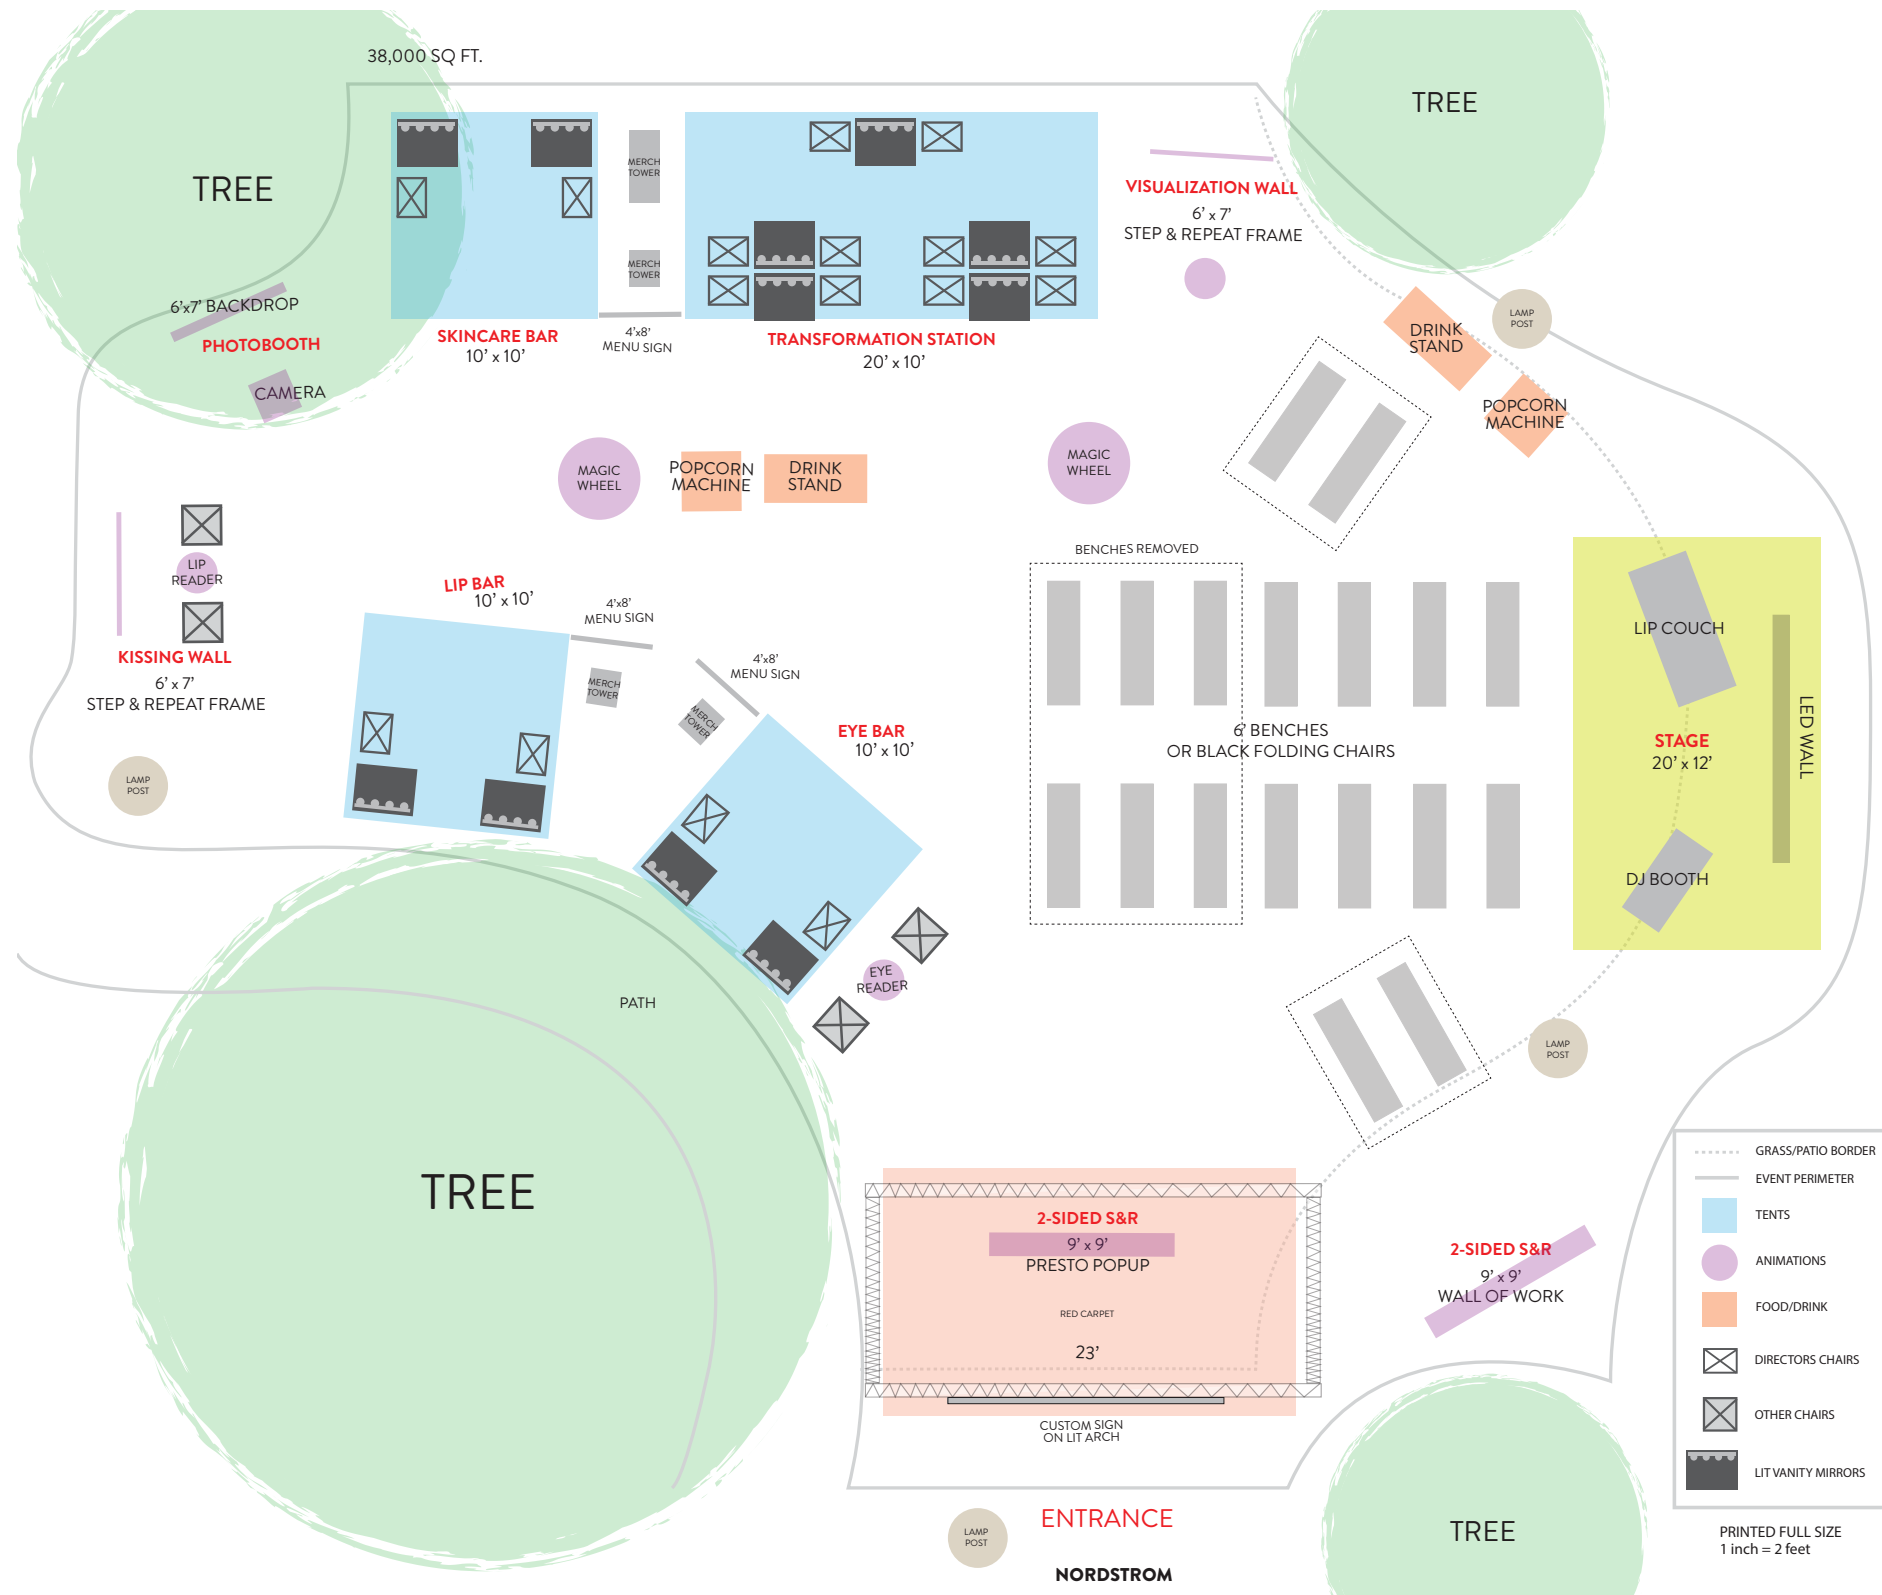

AMBIENT ELEMENTS

Market Lights
- hung throughout event space

Floor Lamp
- placement tbd at event set-up

Oriental Rug | Qty. 2
- placement tbd at event set-up

ENTRANCE

ENTRANCE: MECHANICAL

ENTRANCE: KIT OF PARTS

Marquee Letters | Qty. 16
- attached to trussing
- double stacked truss to accomodate letters
- Scott Coppersmith Designs

2D Star | Qty. 1 | 67 in x 63 in
- adhered to curtain
- ultraboard
- Brixen

2D Star | Qty. 1 | 41 in x 42 in
- adhered to curtain.
- ultraboard
- Brixen

Presto Pop Up | Back

- Presto Pop Up | Qty. 1 | 10.5 ft x 9.75 ft
- double sided
 - velcro to attach frame
 - Rainier

STAGING

STAGING: MECHANICAL

SCALE: 1/2" = 1'

20' x 13' TRUSSING

MARQUEE LETTERS ATTACHED TO TRUSSING

CURTAINS

LAYERED STARS & ELEMENTS ADHERED TO CURTAIN

2D BRUSHES & LIPSTICK

FABRIC HUNG ON TOP OF TRUSS
MARQUEE LIGHTS

SIDE VIEW

12'

(2) 12" BOX TRUSS STACKED TOGETHER

LED screen