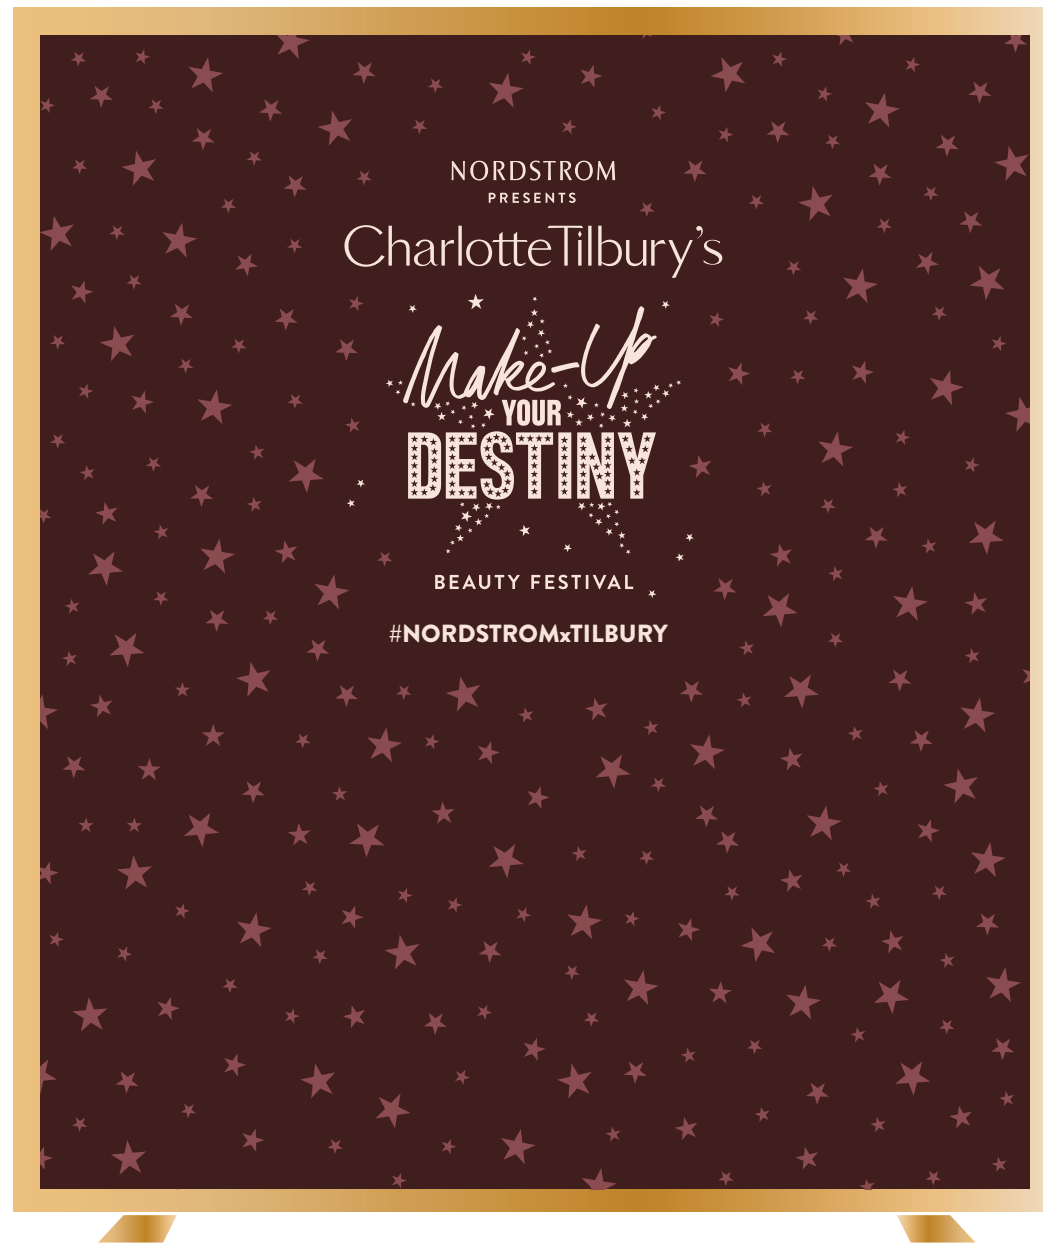

ANIMATION: WISHING WALL

Star Stickers | 5 in x 6 in
- Brixen

2D Lipsticks | 5 ft.
- 2 shades
- Brixen

ANIMATION: KISSING WALL

Star Stickers | 5 in x 6 in
- Brixen

2D Lipsticks | 5 ft.
- 2 shades
- Brixen

WALL OF WORK