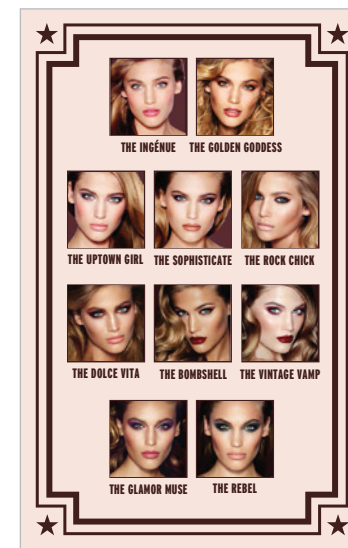

VISUAL POSITIONS | V1

9x9 Claim Disc
- KelTech

7x11 Menu of Looks
- AlphaGraphics

18x40 Graphics
- KelTech

VISUAL POSITIONS | F1

18x40 Graphics
- KelTech

7x11 Menu of Looks
- AlphaGraphics

Pink Form Cover