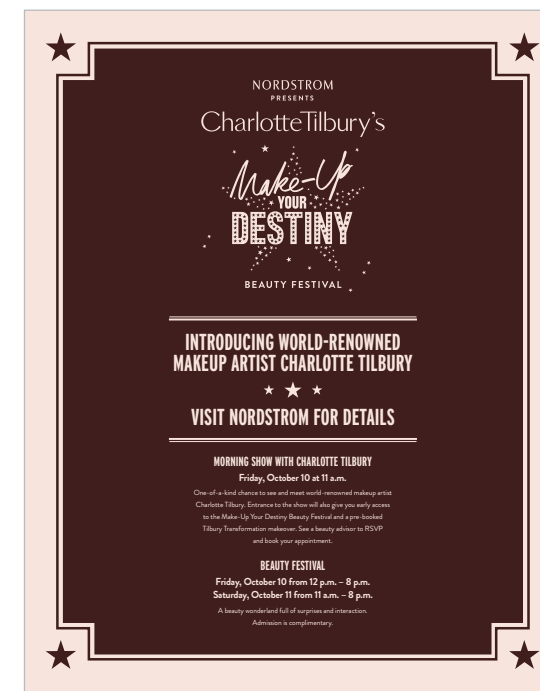

Drink Labels | 5.25 in. x 2.25 in.

Square Labels | 1.75 in x 1.75 in.

SIGNING

16x69 Graphic | Qty. 3
- KelTech

14x22 Door Sign
- AlphaGraphics

14x22 Permission Notice Door Sign
- AlphaGraphics

22x28 Mall Sign
- AlphaGraphics