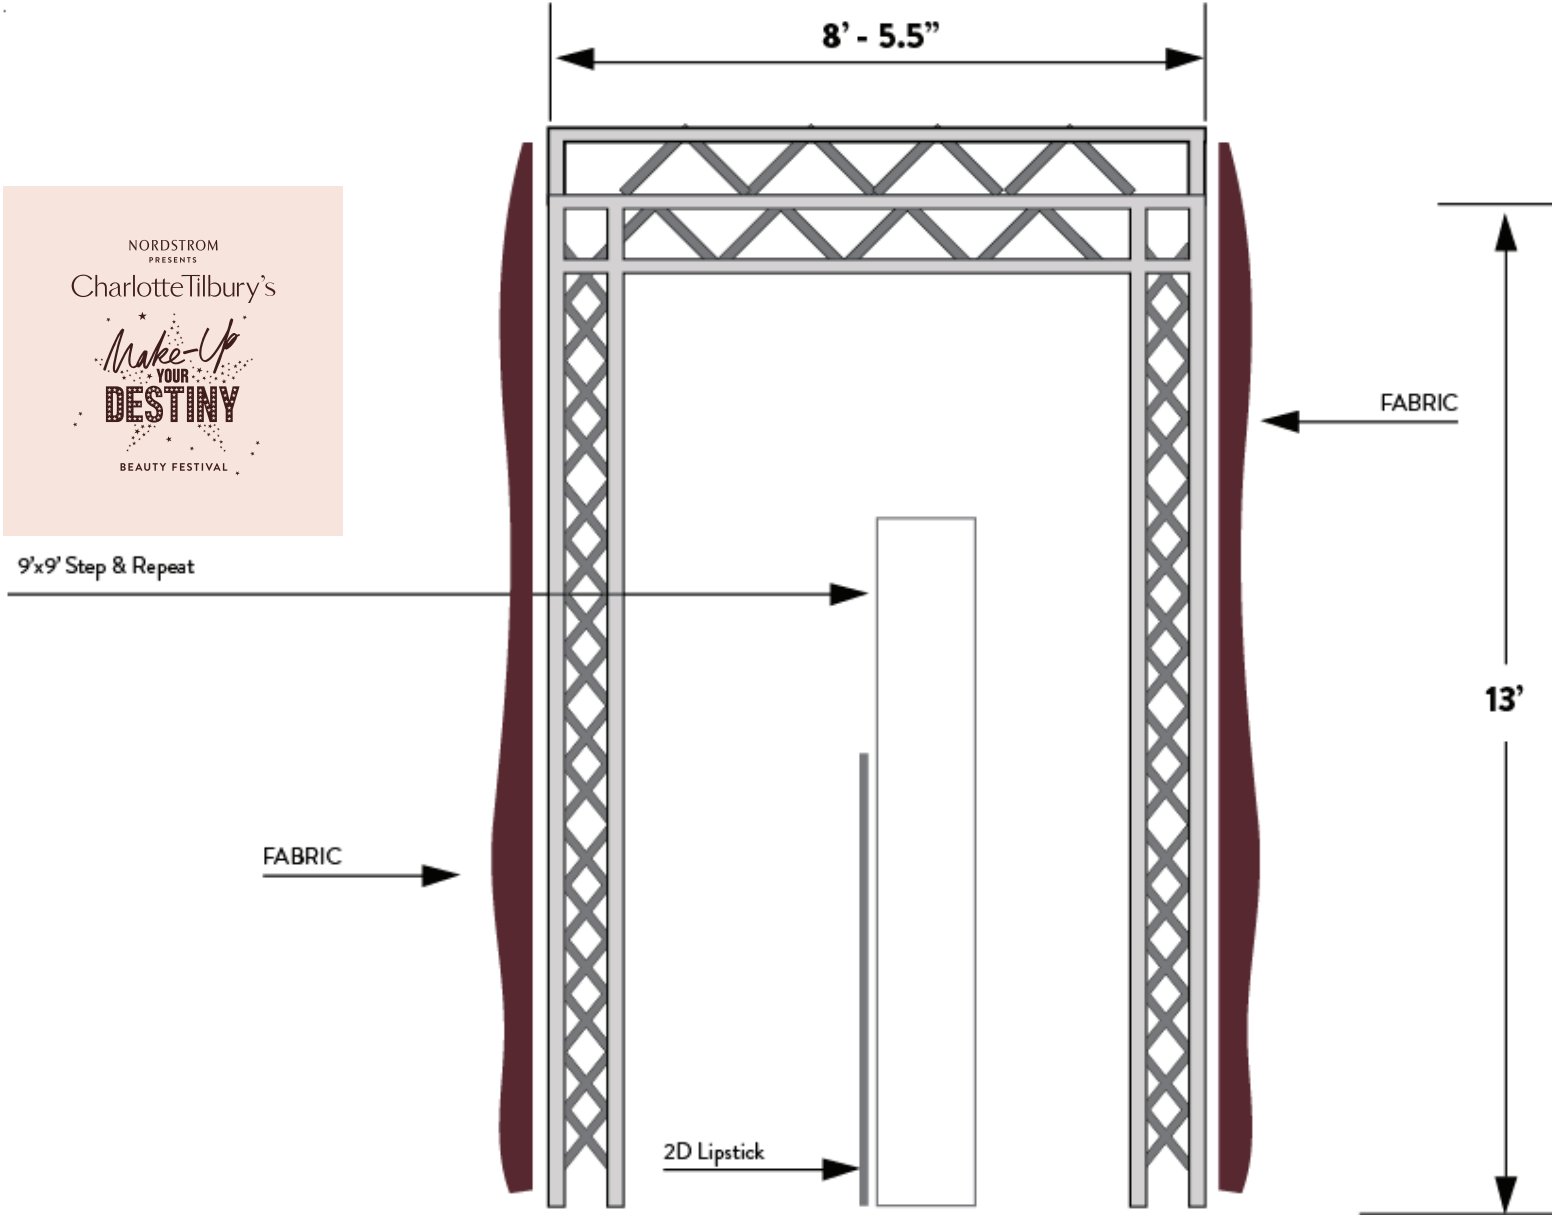

AMBIENT ELEMENTS

Market Lights
- hung throughout event space

Floor Lamp
- placement tbd at event set-up

Oriental Rug | Qty. 2
- placement tbd at event set-up

ENTRANCE

ENTRANCE: MECHANICAL

ENTRANCE: KIT OF PARTS

Marquee Letters | Qty. 16
- attached to trussing
- double stacked truss to accomodate letters
- Scott Coppersmith Designs

2D Star | Qty. 1 | 67 in x 63 in
- adhered to curtain
- ultraboard
- Brixen

2D Star | Qty. 1 | 41 in x 42 in
- adhered to curtain.
- ultraboard
- Brixen

Presto Pop Up | Back

- Presto Pop Up | Qty. 1 | 10.5 ft x 9.75 ft
- double sided
 - velcro to attach frame
 - Rainier

STAGING

STAGING: MECHANICAL

SCALE: 1/2" = 1'

20' x 13' TRUSSING

MARQUEE LETTERS ATTACHED TO TRUSSING