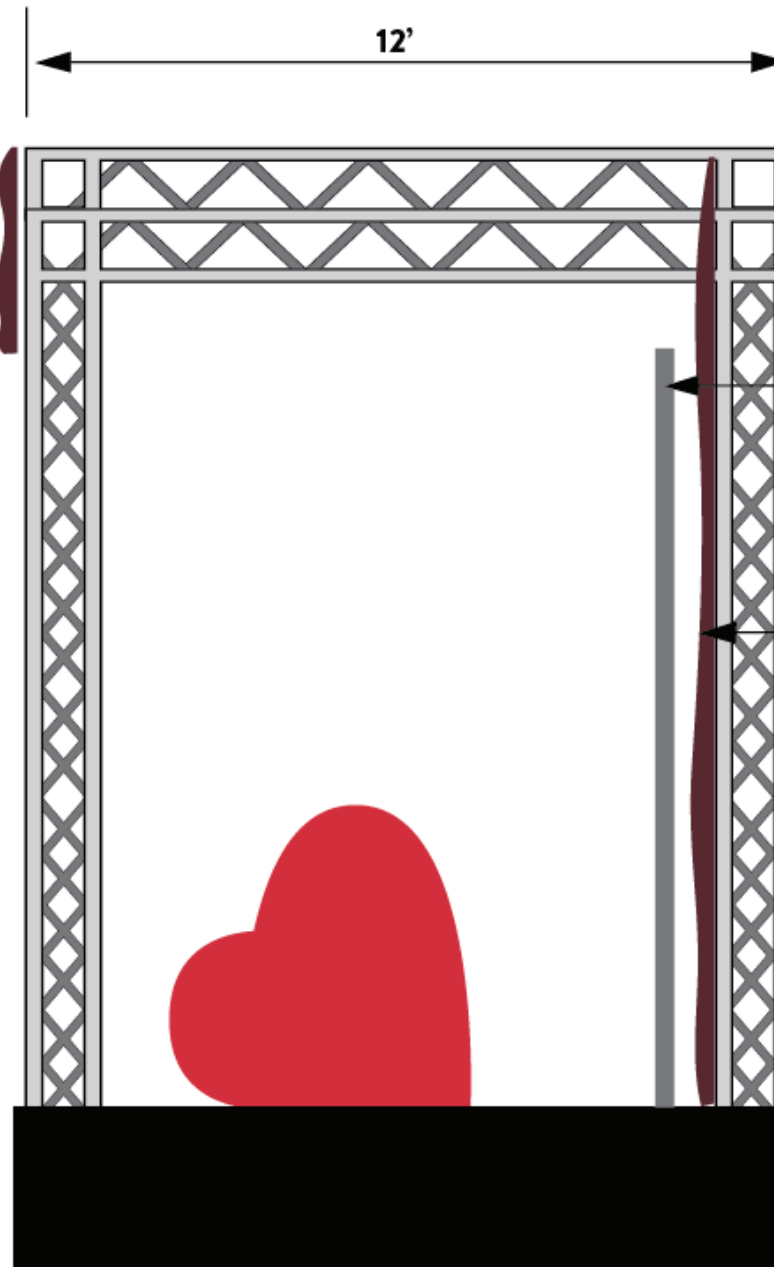

Presto Pop Up | Back

- Presto Pop Up | Qty. 1 | 10.5 ft x 9.75 ft
- double sided
 - velcro to attach frame
 - Rainier

STAGING

STAGING: MECHANICAL

SCALE: 1/2" = 1'

20' x 13' TRUSSING

MARQUEE LETTERS ATTACHED TO TRUSSING

CURTAINS

LAYERED STARS & ELEMENTS ADHERED TO CURTAIN

2D BRUSHES & LIPSTICK

FABRIC HUNG ON TOP OF TRUSS
MARQUEE LIGHTS

SIDE VIEW

12'

(2) 12" BOX TRUSS STACKED TOGETHER

LED screen

FABRIC HUNG ON BACK OF TRUSS

STAGING: KIT OF PARTS

Marquee Letters | Qty. 16 | dimensions
 - attached to trussing
 - double stacked truss to accomodate letters
 - Scott Coppersmith Designs

2D Gold Star | Qty. 1 | 67 in x 63 in
 - adhered to curtain
 - ultraboard
 - Brixen