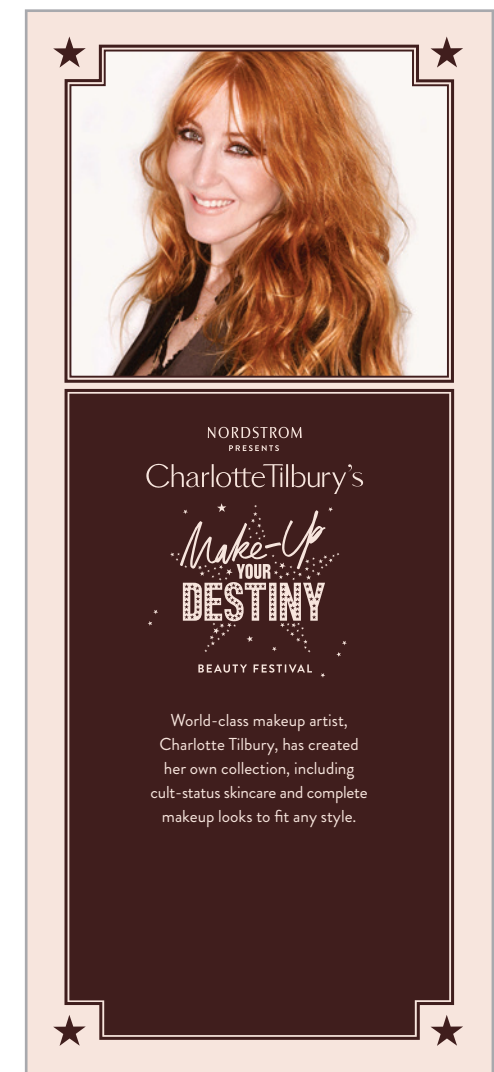

ANIMATION: WISHING WALL

Star Stickers | 5 in x 6 in
- Brixen

2D Lipsticks | 5 ft.
- 2 shades
- Brixen

ANIMATION: KISSING WALL

Star Stickers | 5 in x 6 in
- Brixen

2D Lipsticks | 5 ft.
- 2 shades
- Brixen

WALL OF WORK