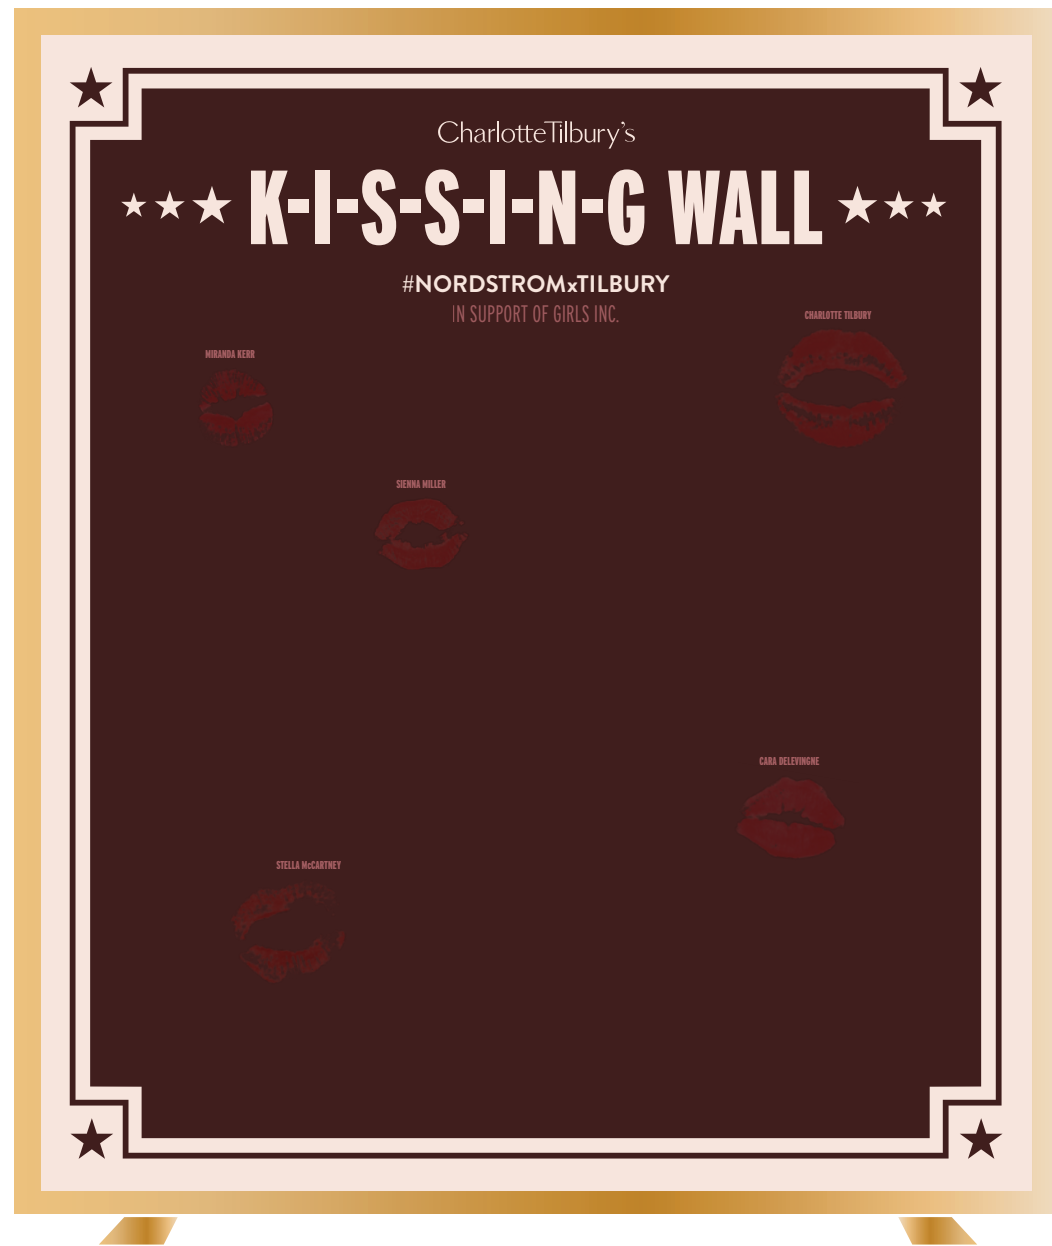

ANIMATION: WISHING WALL

Star Stickers | 5 in x 6 in
- Brixen

2D Lipsticks | 5 ft.
- 2 shades
- Brixen

ANIMATION: KISSING WALL

Star Stickers | 5 in x 6 in
- Brixen

2D Lipsticks | 5 ft.
- 2 shades
- Brixen

WALL OF WORK