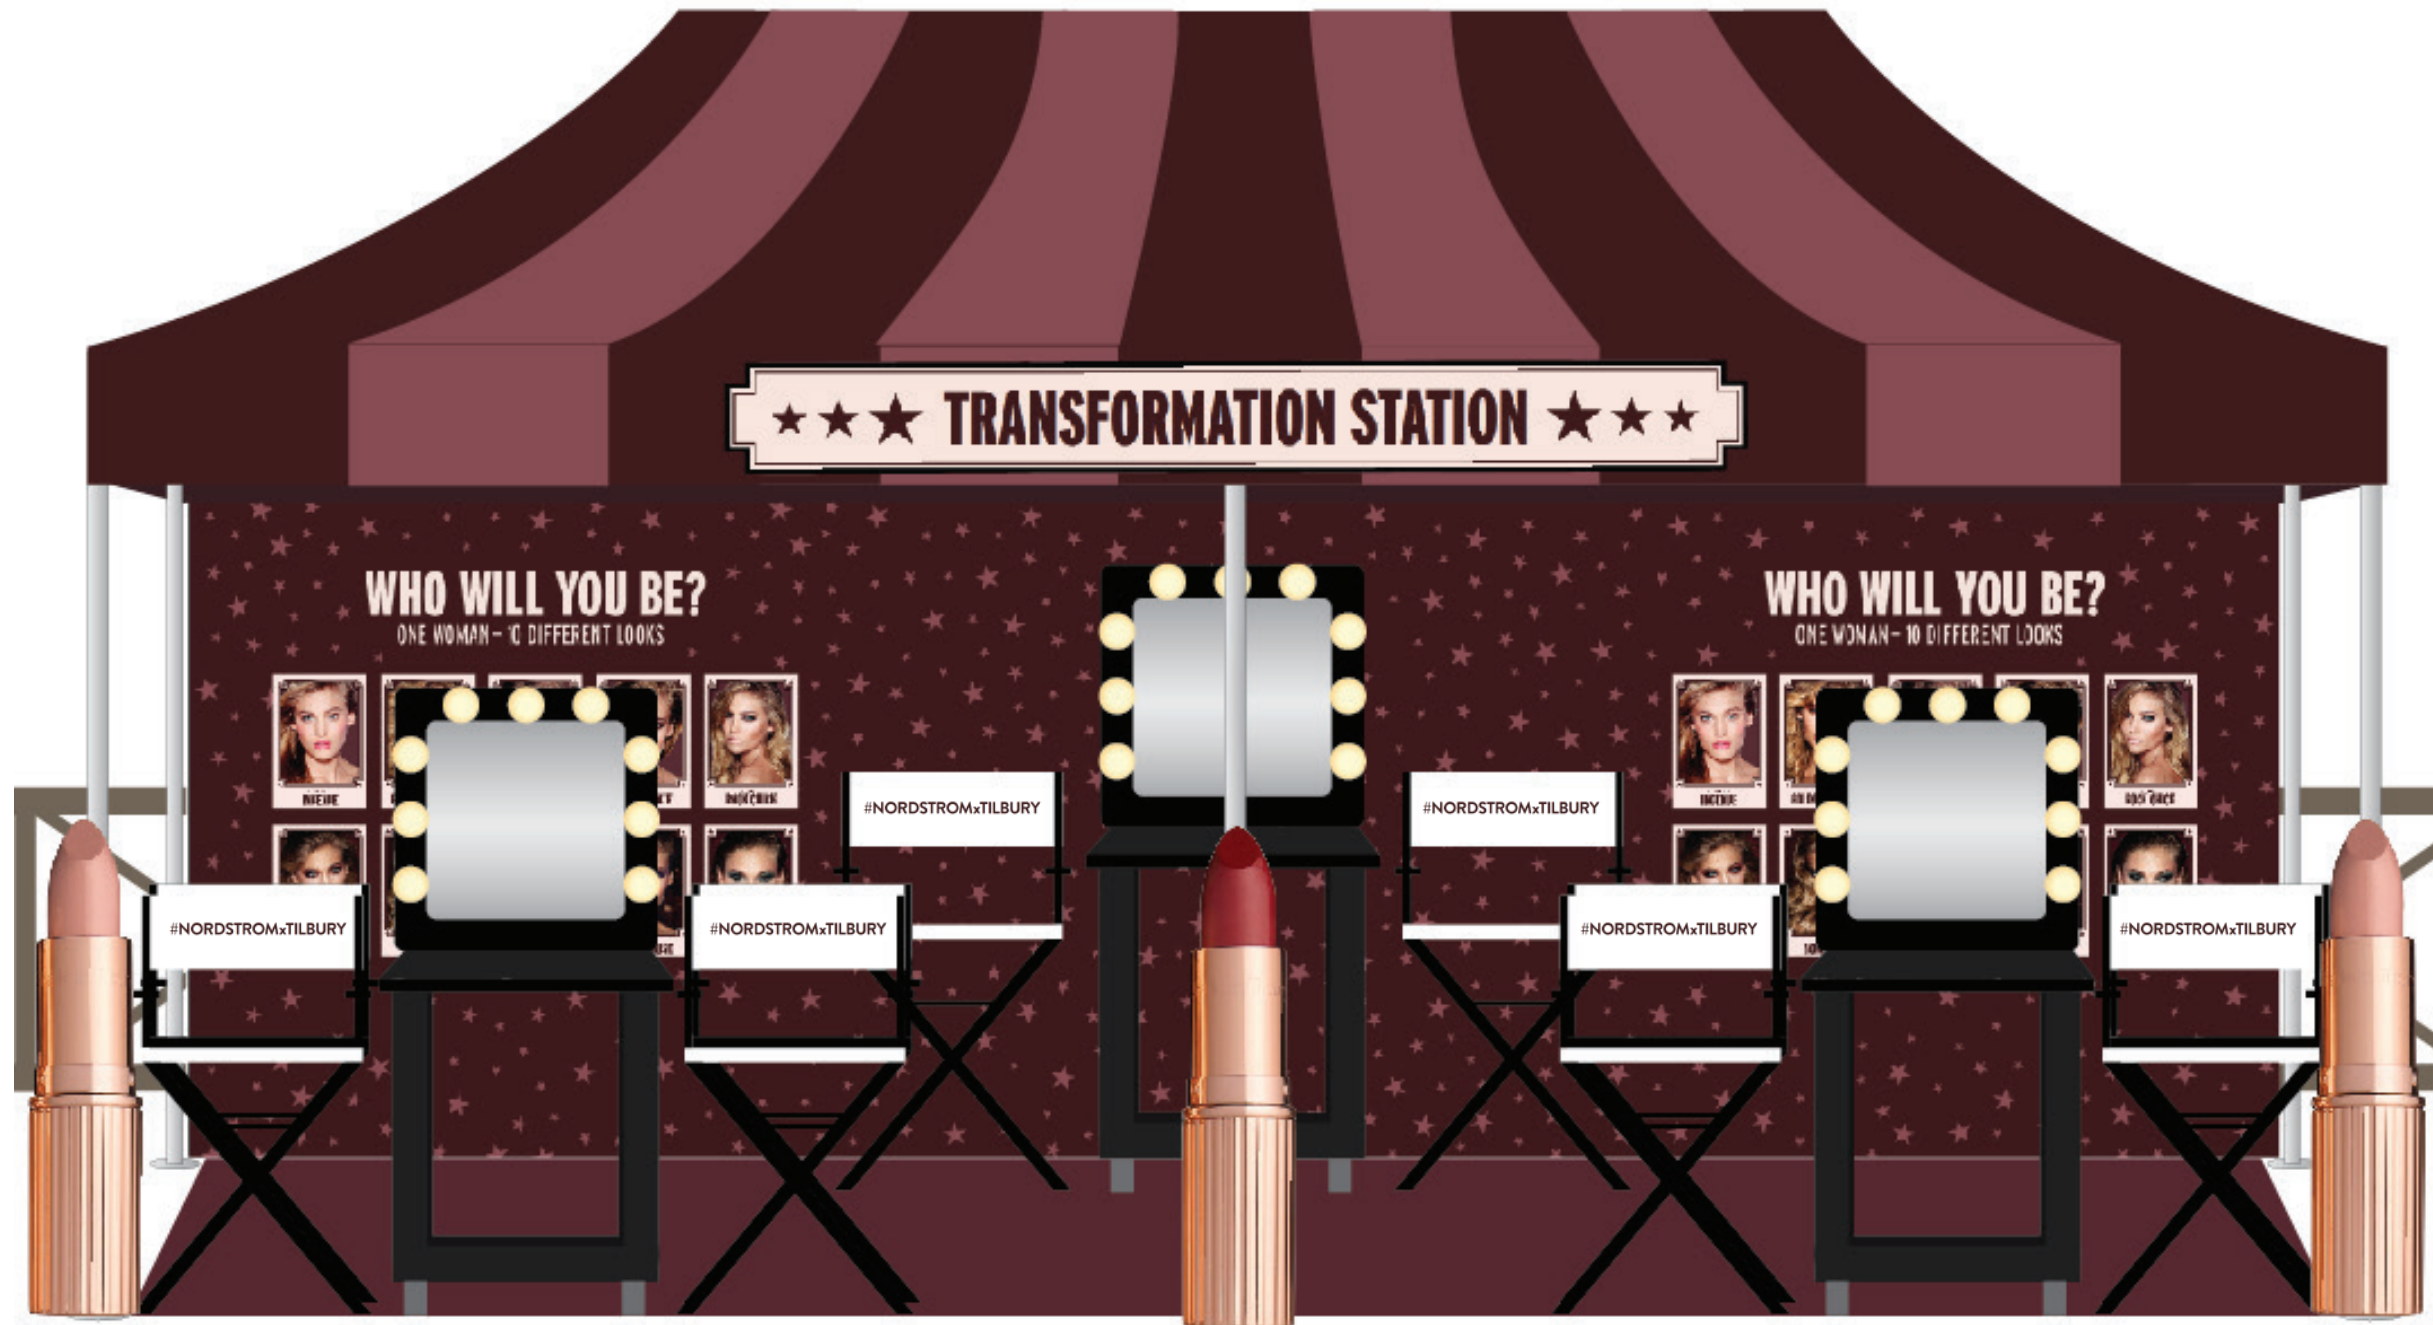

TRANSFORMATION STATION