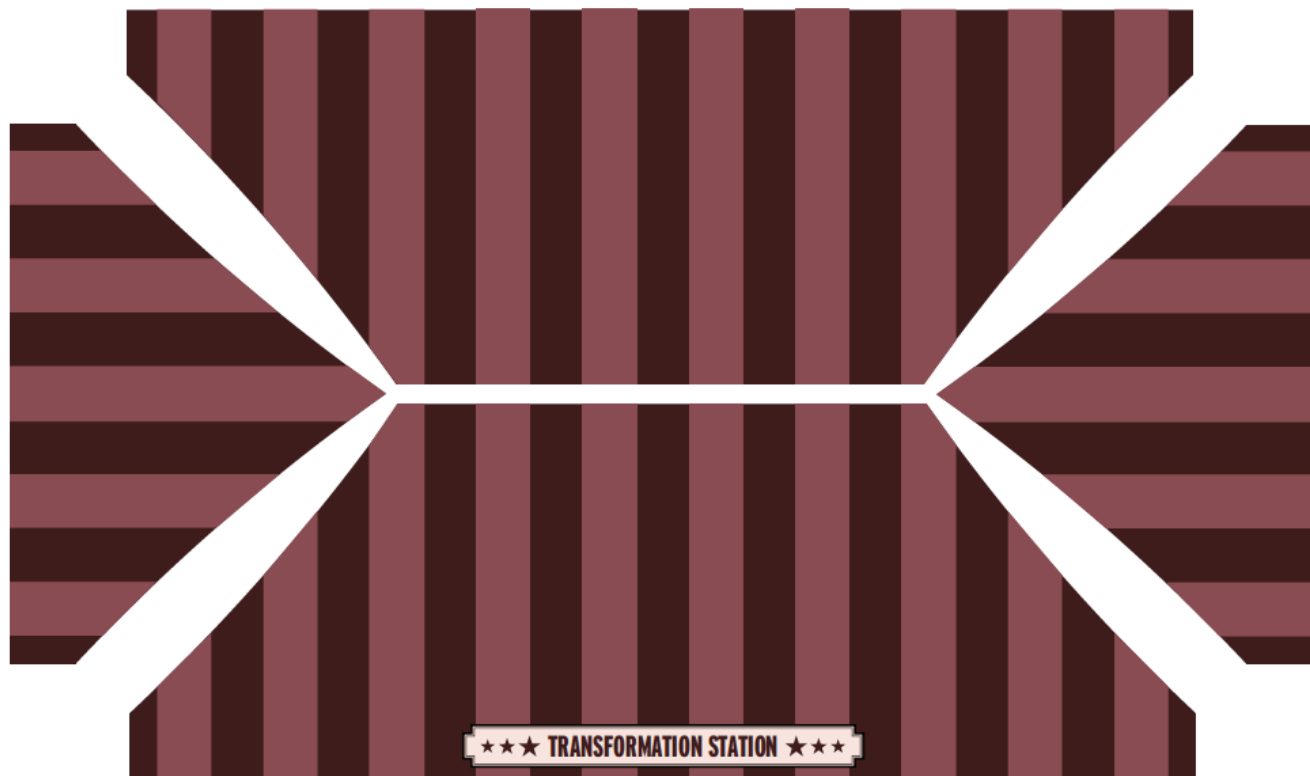

Curtains | Royal Velvet

TRANSFORMATION STATION

**TRANSFORMATION STATION:
KIT OF PARTS**

Railskirt | Qty. 2 | 10 ft
- Vitabri Tents

Tent Top | Qty. 1 | 10 ft x 20 ft
- canvas
- Vitabri Tents

Front Wall | Qty. 1 | 20 ft
- canvas
- Vitabri Tents