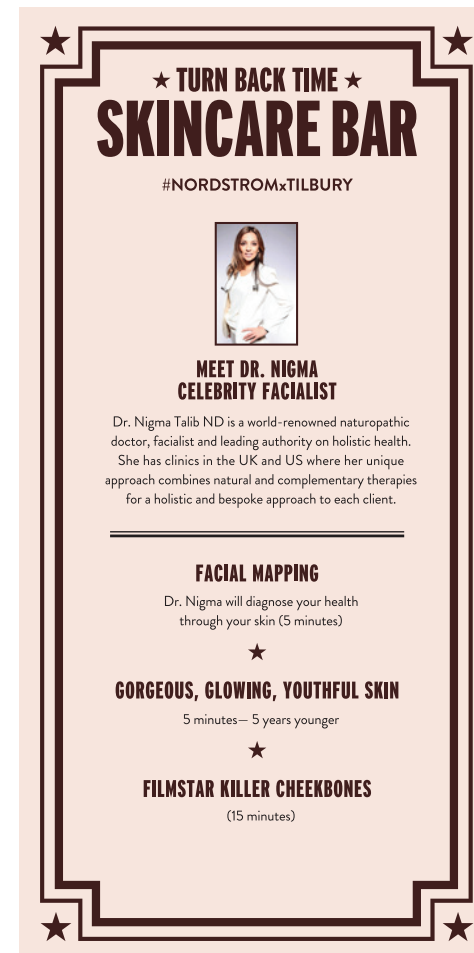

Menu Signs | Qty. 1 | 8 ft x 4 ft
- Brixen