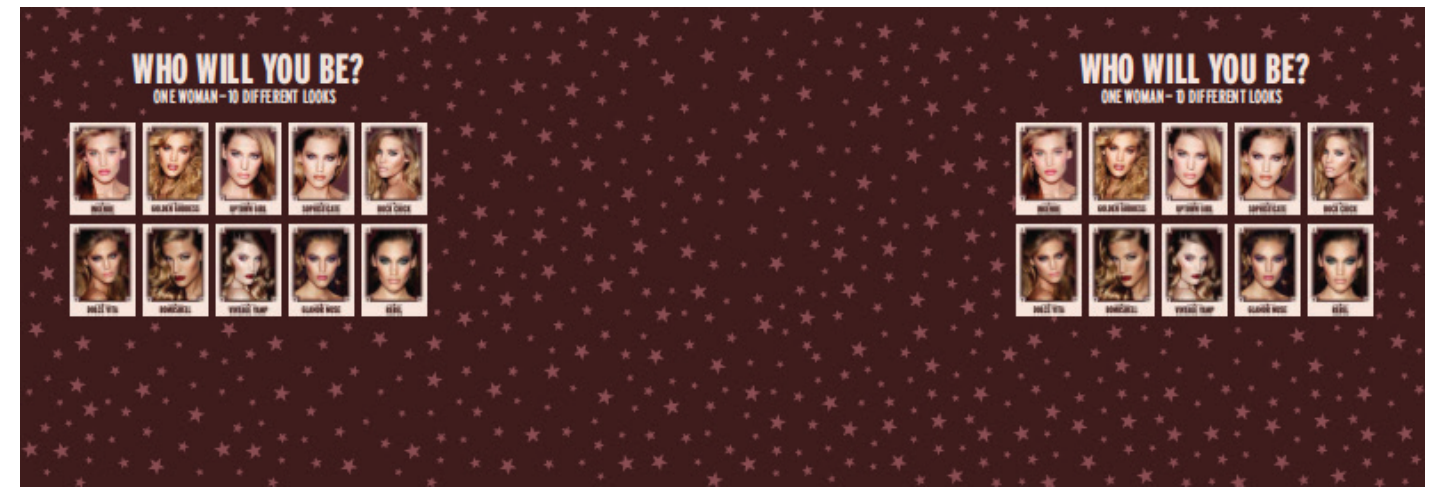

Front Wall | Qty. 1 | 20 ft
- canvas
- Vitabri Tents